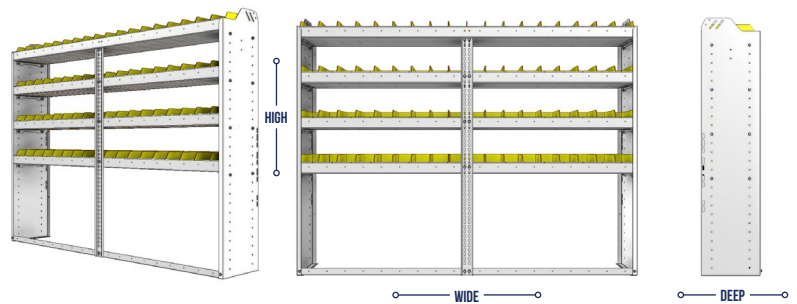

PART NUMBER	DEEP (IN.)	WIDE (IN.)	HIGH (IN.)	STD SHELVES	STD BINS	WEIGHT (LBS.)	OPTIONS				
							2 DOOR KIT	BACK PANEL	1 STD SHELF	1 STD BIN	1 STD SHELF LINER
22-7136-3	11.5	77.75	36	3	36	75	DO-750	SQB-736	SBS-71	SM-BIN	SBL-71
22-7136-4	11.5	77.75	36	4	48	94	DO-750	SQB-736	SBS-71	SM-BIN	SBL-71
22-7336-3	13.5	77.75	36	3	54	100	DO-750	SQB-736	SBS-73	MD-BIN	SBL-73
22-7336-4	13.5	77.75	36	4	72	127	DO-750	SQB-736	SBS-73	MD-BIN	SBL-73
22-7536-3	15.5	77.75	36	3	27	118	DO-750	SQB-736	SBS-75	LG-BIN	SBL-75
22-7536-4	15.5	77.75	36	4	36	151	DO-750	SQB-736	SBS-75	LG-BIN	SBL-75

SHELVING UNITS

SQUARE BACK BIN UNITS

PART NUMBER	DEEP (IN.)	WIDE (IN.)	HIGH (IN.)	STD SHELVES	STD BINS	WEIGHT (LBS.)	OPTIONS				
							2 DOOR KIT	BACK PANEL	1 STD SHELF	1 STD BIN	1 STD SHELF LINER
22-7148-3	11.5	77.75	48	3	36	79	DO-750	SQB-748	SBS-71	SM-BIN	SBL-71
22-7148-4	11.5	77.75	48	4	48	98	DO-750	SQB-748	SBS-71	SM-BIN	SBL-71
22-7348-3	13.5	77.75	48	3	54	104	DO-750	SQB-748	SBS-73	MD-BIN	SBL-73
22-7348-4	13.5	77.75	48	4	72	131	DO-750	SQB-748	SBS-73	MD-BIN	SBL-73
22-7548-3	15.5	77.75	48	3	27	122	DO-750	SQB-748	SBS-75	LG-BIN	SBL-75
22-7548-4	15.5	77.75	48	4	36	155	DO-750	SQB-748	SBS-75	LG-BIN	SBL-75