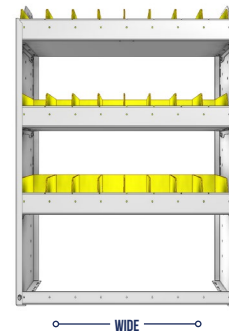

SHELVING UNITS

BIN SHELVING
SQUARE BACK

SHELVING UNITS

SQUARE BACK BIN UNITS

Our square back bin shelving modules are fabricated with 5052-H32 .100" thick aluminium. They are lightweight, strong and sturdy thanks to special aluminum alloys and advanced precision forging methods. Carefully designed with smart and functional features that are based upon 50 years of design, fabrication and installation experience. Our wide array of module dimensions makes it easy to satisfy your individual storage requirements.

STRONG. Our injection molded polypropylene bins are thick, strong and resistant to extreme cold.

VERSATILE. Our Side Panels are designed so you can adjust your shelves in 2" increments.

Shown with optional 2 door kit.

TOUGH. For added strength, our 72", 84" and 92" wide modules come with an adjustable mid support beam.

FLEXIBLE. Our shelving modules are designed to accommodate our unique backpanelling option.

SMART. Our 1.5" lower lip design gives you extra room to use a powerdrill, and is designed to bolt down on the top of the floor's strengthening ribs.

PART NUMBER	DEEP (IN.)	WIDE (IN.)	HIGH (IN.)	STD SHELVES	STD BINS	WEIGHT (LBS.)	OPTIONS				
							1 DOOR	BACK PANEL	1 STD SHELF	1 STD BIN	1 STD SHELF LINER
22-3136-3	11.5	34.5	36	3	15	41	DO-345	SQB-336	SBS-31	SM-BIN	SBL-31
22-3136-4	11.5	34.5	36	4	20	50	DO-345	SQB-336	SBS-31	SM-BIN	SBL-31
22-3336-3	13.5	34.5	36	3	24	53	DO-345	SQB-336	SBS-33	MD-BIN	SBL-33
22-3336-4	13.5	34.5	36	4	32	66	DO-345	SQB-336	SBS-33	MD-BIN	SBL-33
22-3536-3	15.5	34.5	36	3	12	62	DO-345	SQB-336	SBS-35	LG-BIN	SBL-35
22-3536-4	15.5	34.5	36	4	16	77	DO-345	SQB-336	SBS-35	LG-BIN	SBL-35