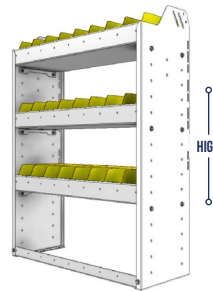

SHELVING UNITS

BIN SHELVING
SQUARE BACK

SHELVING UNITS

SQUARE BACK BIN UNITS

Our square back bin shelving modules are fabricated with 5052-H32 .100" thick aluminium. They are lightweight, strong and sturdy thanks to special aluminum alloys and advanced precision forging methods. Carefully designed with smart and functional features that are based upon 50 years of design, fabrication and installation experience. Our wide array of module dimensions makes it easy to satisfy your individual storage requirements.

STRONG. Our injection molded polypropylene bins are thick, strong and resistant to extreme cold.

VERSATILE. Our Side Panels are designed so you can adjust your shelves in 2" increments.

Shown with optional 2 door kit.

TOUGH. For added strength, our 72", 84" and 92" wide modules come with an adjustable mid support beam.

FLEXIBLE. Our shelving modules are designed to accommodate our unique backpanelling option.

SMART. Our 1.5" lower lip design gives you extra room to use a powerdrill, and is designed to bolt down on the top of the floor's strengthening ribs.

PART NUMBER	DEEP (IN.)	WIDE (IN.)	HIGH (IN.)	STD SHELVES	STD BINS	WEIGHT (LBS.)	OPTIONS				
							1 DOOR	BACK PANEL	1 STD SHELF	1 STD BIN	1 STD SHELF LINER
22-3136-3	11.5	34.5	36	3	15	41	DO-345	SQB-336	SBS-31	SM-BIN	SBL-31
22-3136-4	11.5	34.5	36	4	20	50	DO-345	SQB-336	SBS-31	SM-BIN	SBL-31
22-3336-3	13.5	34.5	36	3	24	53	DO-345	SQB-336	SBS-33	MD-BIN	SBL-33
22-3336-4	13.5	34.5	36	4	32	66	DO-345	SQB-336	SBS-33	MD-BIN	SBL-33
22-3536-3	15.5	34.5	36	3	12	62	DO-345	SQB-336	SBS-35	LG-BIN	SBL-35
22-3536-4	15.5	34.5	36	4	16	77	DO-345	SQB-336	SBS-35	LG-BIN	SBL-35