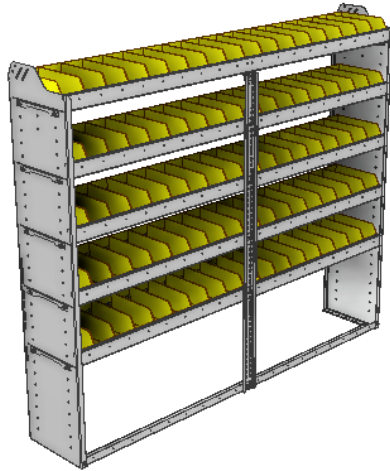

SHELVING UNITS

SQUARE BACK BIN UNITS

PART NUMBER	DEEP (IN.)	WIDE (IN.)	HIGH (IN.)	STD SHELVES	STD BINS	WEIGHT (LBS.)	OPTIONS				
							2 DOOR KIT	BACK PANEL	1 STD SHELF	1 STD BIN	1 STD SHELF LINER
22-7163-4	11.5	77.75	63	4	48	102	DO-750	SQB-763	SBS-71	SM-BIN	SBL-71
22-7163-5	11.5	77.75	63	5	60	121	DO-750	SQB-763	SBS-71	SM-BIN	SBL-71
22-7363-4	13.5	77.75	63	4	72	136	DO-750	SQB-763	SBS-73	MD-BIN	SBL-73
22-7363-5	13.5	77.75	63	5	90	163	DO-750	SQB-763	SBS-73	MD-BIN	SBL-73
22-7563-4	15.5	77.75	63	4	36	160	DO-750	SQB-763	SBS-75	LG-BIN	SBL-75
22-7563-5	15.5	77.75	63	5	45	193	DO-750	SQB-763	SBS-75	LG-BIN	SBL-75