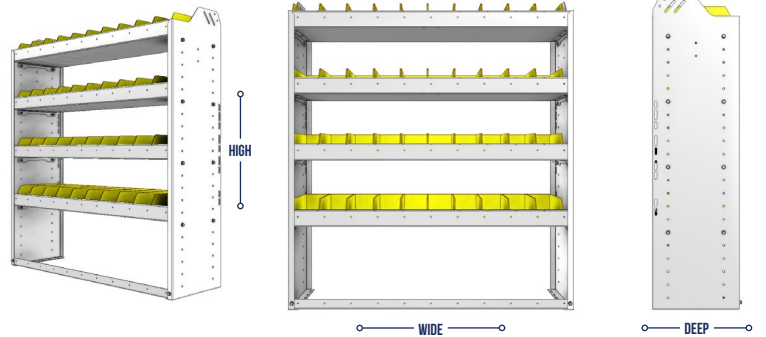

STRONG. Our injection molded polypropylene bins are thick, strong and resistant to extreme cold.

VERSATILE. Our Side Panels are designed so you can adjust your shelves in 2" increments.

Shown with optional 2 door kit.

SHELVING UNITS

SQUARE BACK BIN UNITS

PART NUMBER	DEEP (IN.)	WIDE (IN.)	HIGH (IN.)	STD SHELVES	STD BINS	WEIGHT (LBS.)	OPTIONS				
							1 DOOR	BACK PANEL	1 STD SHELF	1 STD BIN	1 STD SHELF LINER
22-3163-4	11.5	34.5	63	4	20	57	DO-345	SQB-363	SBS-31	SM-BIN	SBL-31
22-3163-5	11.5	34.5	63	5	25	65	DO-345	SQB-363	SBS-31	SM-BIN	SBL-31
22-3363-4	13.5	34.5	63	4	32	74	DO-345	SQB-363	SBS-33	MD-BIN	SBL-33
22-3363-5	13.5	34.5	63	5	40	86	DO-345	SQB-363	SBS-33	MD-BIN	SBL-33
22-3563-4	15.5	34.5	63	4	16	86	DO-345	SQB-363	SBS-35	LG-BIN	SBL-35
22-3563-5	15.5	34.5	63	5	20	101	DO-345	SQB-363	SBS-35	LG-BIN	SBL-35

PART NUMBER	DEEP (IN.)	WIDE (IN.)	HIGH (IN.)	STD SHELVES	STD BINS	WEIGHT (LBS.)	OPTIONS				
							1 DOOR	BACK PANEL	1 STD SHELF	1 STD BIN	1 STD SHELF LINER
22-3172-5	11.5	34.5	72	5	25	68	DO-345	SQB-372	SBS-31	SM-BIN	SBL-31
22-3172-6	11.5	34.5	72	6	30	76	DO-345	SQB-372	SBS-31	SM-BIN	SBL-31
22-3372-5	13.5	34.5	72	5	40	89	DO-345	SQB-372	SBS-33	MD-BIN	SBL-33
22-3372-6	13.5	34.5	72	6	48	101	DO-345	SQB-372	SBS-33	MD-BIN	SBL-33
22-3572-5	15.5	34.5	72	5	20	104	DO-345	SQB-372	SBS-35	LG-BIN	SBL-35
22-3572-6	15.5	34.5	72	6	24	119	DO-345	SQB-372	SBS-35	LG-BIN	SBL-35

SHELVING UNITS

SQUARE BACK BIN UNITS

PART NUMBER	DEEP (IN.)	WIDE (IN.)	HIGH (IN.)	STD SHELVES	STD BINS	WEIGHT (LBS.)	OPTIONS				
							1 DOOR	BACK PANEL	1 STD SHELF	1 STD BIN	1 STD SHELF LINER
22-4136-3	11.5	43	36	3	21	49	DO-430	SQB-436	SBS-41	SM-BIN	SBL-41
22-4136-4	11.5	43	36	4	28	60	DO-430	SQB-436	SBS-41	SM-BIN	SBL-41
22-4336-3	13.5	43	36	3	30	63	DO-430	SQB-436	SBS-43	MD-BIN	SBL-43
22-4336-4	13.5	43	36	4	40	78	DO-430	SQB-436	SBS-43	MD-BIN	SBL-43
22-4536-3	15.5	43	36	3	15	73	DO-430	SQB-436	SBS-45	LG-BIN	SBL-45
22-4536-4	15.5	43	36	4	20	92	DO-430	SQB-436	SBS-45	LG-BIN	SBL-45