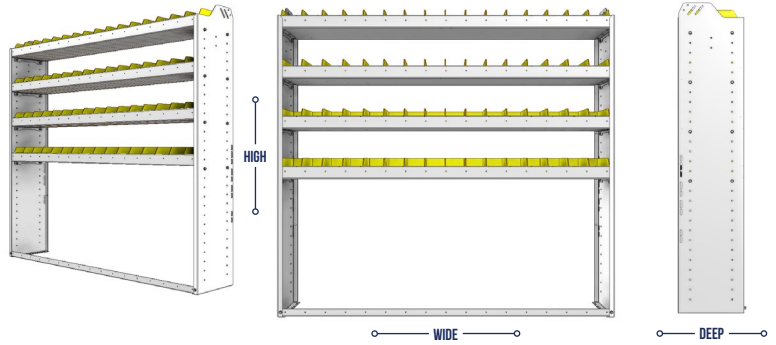

PART NUMBER	DEEP (IN.)	WIDE (IN.)	HIGH (IN.)	STD SHELVES	STD BINS	WEIGHT (LBS.)	OPTIONS				
							1 DOOR	BACK PANEL	1 STD SHELF	1 STD BIN	1 STD SHELF LINER
22-6158-3	11.5	69.13	58	3	33	74	DO-670	SQB-658	SBS-61	SM-BIN	SBL-61
22-6158-4	11.5	69.13	58	4	44	91	DO-670	SQB-658	SBS-61	SM-BIN	SBL-61
22-6358-3	13.5	69.13	58	3	48	96	DO-670	SQB-658	SBS-63	MD-BIN	SBL-63
22-6358-4	13.5	69.13	58	4	64	120	DO-670	SQB-658	SBS-63	MD-BIN	SBL-63
22-6558-3	15.5	69.13	58	3	24	113	DO-670	SQB-658	SBS-65	LG-BIN	SBL-65
22-6558-4	15.5	69.13	58	4	32	142	DO-670	SQB-658	SBS-65	LG-BIN	SBL-65