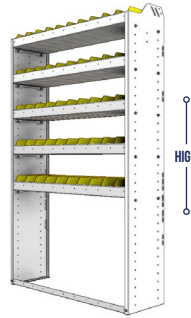

PART NUMBER	DEEP (IN.)	WIDE (IN.)	HIGH (IN.)	STD SHELVES	STD BINS	WEIGHT (LBS.)	OPTIONS				
							1 DOOR	BACK PANEL	1 STD SHELF	1 STD BIN	1 STD SHELF LINER
22-4172-5	11.5	43	72	5	35	80	DO-430	SQB-472	SBS-41	SM-BIN	SBL-41
22-4172-6	11.5	43	72	6	42	91	DO-430	SQB-472	SBS-41	SM-BIN	SBL-41
22-4372-5	13.5	43	72	5	50	104	DO-430	SQB-472	SBS-43	MD-BIN	SBL-43
22-4372-6	13.5	43	72	6	60	120	DO-430	SQB-472	SBS-43	MD-BIN	SBL-43
22-4572-5	15.5	43	72	5	25	122	DO-430	SQB-472	SBS-45	LG-BIN	SBL-45
22-4572-6	15.5	43	72	6	30	141	DO-430	SQB-472	SBS-45	LG-BIN	SBL-45