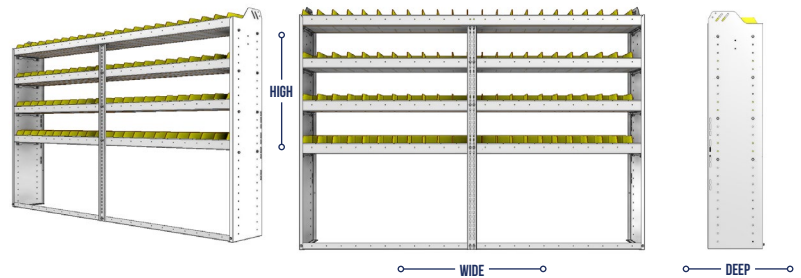

PART NUMBER	DEEP (IN.)	WIDE (IN.)	HIGH (IN.)	STD SHELVES	STD BINS	WEIGHT (LBS.)	OPTIONS				
							2 DOOR KIT	BACK PANEL	1 STD SHELF	1 STD BIN	1 STD SHELF LINER
22-9158-3	11.5	95	58	3	45	96	DO-940	SQB-958	SBS-91	SM-BIN	SBL-91
22-9158-4	11.5	95	58	4	60	120	DO-940	SQB-958	SBS-91	SM-BIN	SBL-91
22-9358-3	13.5	95	58	3	66	127	DO-940	SQB-958	SBS-93	MD-BIN	SBL-93
22-9358-4	13.5	95	58	4	88	161	DO-940	SQB-958	SBS-93	MD-BIN	SBL-93
22-9558-3	15.5	95	58	3	33	150	DO-940	SQB-958	SBS-95	LG-BIN	SBL-95
22-9558-4	15.5	95	58	4	44	190	DO-940	SQB-958	SBS-95	LG-BIN	SBL-95