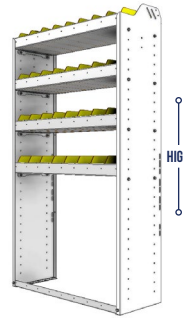

SHELVING UNITS

SQUARE BACK BIN UNITS

PART NUMBER	DEEP (IN.)	WIDE (IN.)	HIGH (IN.)	STD SHELVES	STD BINS	WEIGHT (LBS.)	OPTIONS				
							1 DOOR	BACK PANEL	1 STD SHELF	1 STD BIN	1 STD SHELF LINER
22-3163-4	11.5	34.5	63	4	20	57	DO-345	SQB-363	SBS-31	SM-BIN	SBL-31
22-3163-5	11.5	34.5	63	5	25	65	DO-345	SQB-363	SBS-31	SM-BIN	SBL-31
22-3363-4	13.5	34.5	63	4	32	74	DO-345	SQB-363	SBS-33	MD-BIN	SBL-33
22-3363-5	13.5	34.5	63	5	40	86	DO-345	SQB-363	SBS-33	MD-BIN	SBL-33
22-3563-4	15.5	34.5	63	4	16	86	DO-345	SQB-363	SBS-35	LG-BIN	SBL-35
22-3563-5	15.5	34.5	63	5	20	101	DO-345	SQB-363	SBS-35	LG-BIN	SBL-35