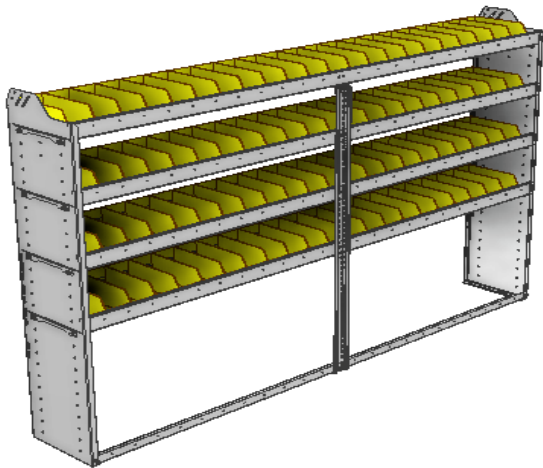

PART NUMBER	DEEP (IN.)	WIDE (IN.)	HIGH (IN.)	STD SHELVES	STD BINS	WEIGHT (LBS.)	OPTIONS				
							2 DOOR KIT	BACK PANEL	1 STD SHELF	1 STD BIN	1 STD SHELF LINER
22-9158-3	11.5	95	58	3	45	96	DO-940	SQB-958	SBS-91	SM-BIN	SBL-91
22-9158-4	11.5	95	58	4	60	120	DO-940	SQB-958	SBS-91	SM-BIN	SBL-91
22-9358-3	13.5	95	58	3	66	127	DO-940	SQB-958	SBS-93	MD-BIN	SBL-93
22-9358-4	13.5	95	58	4	88	161	DO-940	SQB-958	SBS-93	MD-BIN	SBL-93
22-9558-3	15.5	95	58	3	33	150	DO-940	SQB-958	SBS-95	LG-BIN	SBL-95
22-9558-4	15.5	95	58	4	44	190	DO-940	SQB-958	SBS-95	LG-BIN	SBL-95