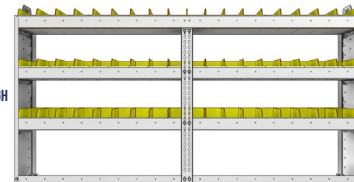

PART NUMBER	DEEP (IN.)	WIDE (IN.)	HIGH (IN.)	STD SHELVES	STD BINS	WEIGHT (LBS.)	OPTIONS				
							2 DOOR KIT	BACK PANEL	1 STD SHELF	1 STD BIN	1 STD SHELF LINER
22-7136-3	11.5	77.75	36	3	36	75	DO-750	SQB-736	SBS-71	SM-BIN	SBL-71
22-7136-4	11.5	77.75	36	4	48	94	DO-750	SQB-736	SBS-71	SM-BIN	SBL-71
22-7336-3	13.5	77.75	36	3	54	100	DO-750	SQB-736	SBS-73	MD-BIN	SBL-73
22-7336-4	13.5	77.75	36	4	72	127	DO-750	SQB-736	SBS-73	MD-BIN	SBL-73
22-7536-3	15.5	77.75	36	3	27	118	DO-750	SQB-736	SBS-75	LG-BIN	SBL-75
22-7536-4	15.5	77.75	36	4	36	151	DO-750	SQB-736	SBS-75	LG-BIN	SBL-75