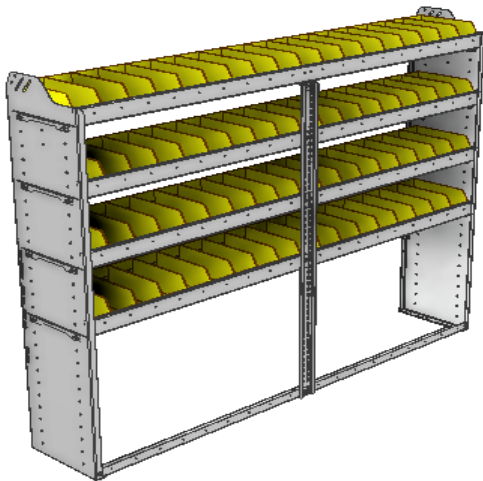

PART NUMBER	DEEP (IN.)	WIDE (IN.)	HIGH (IN.)	STD SHELVES	STD BINS	WEIGHT (LBS.)	OPTIONS				
							2 DOOR KIT	BACK PANEL	1 STD SHELF	1 STD BIN	1 STD SHELF LINER
22-7136-3	11.5	77.75	36	3	36	75	DO-750	SQB-736	SBS-71	SM-BIN	SBL-71
22-7136-4	11.5	77.75	36	4	48	94	DO-750	SQB-736	SBS-71	SM-BIN	SBL-71
22-7336-3	13.5	77.75	36	3	54	100	DO-750	SQB-736	SBS-73	MD-BIN	SBL-73
22-7336-4	13.5	77.75	36	4	72	127	DO-750	SQB-736	SBS-73	MD-BIN	SBL-73
22-7536-3	15.5	77.75	36	3	27	118	DO-750	SQB-736	SBS-75	LG-BIN	SBL-75
22-7536-4	15.5	77.75	36	4	36	151	DO-750	SQB-736	SBS-75	LG-BIN	SBL-75

SHELVING UNITS

SQUARE BACK BIN UNITS

PART NUMBER	DEEP (IN.)	WIDE (IN.)	HIGH (IN.)	STD SHELVES	STD BINS	WEIGHT (LBS.)	OPTIONS				
							2 DOOR KIT	BACK PANEL	1 STD SHELF	1 STD BIN	1 STD SHELF LINER
22-7148-3	11.5	77.75	48	3	36	79	DO-750	SQB-748	SBS-71	SM-BIN	SBL-71
22-7148-4	11.5	77.75	48	4	48	98	DO-750	SQB-748	SBS-71	SM-BIN	SBL-71
22-7348-3	13.5	77.75	48	3	54	104	DO-750	SQB-748	SBS-73	MD-BIN	SBL-73
22-7348-4	13.5	77.75	48	4	72	131	DO-750	SQB-748	SBS-73	MD-BIN	SBL-73
22-7548-3	15.5	77.75	48	3	27	122	DO-750	SQB-748	SBS-75	LG-BIN	SBL-75
22-7548-4	15.5	77.75	48	4	36	155	DO-750	SQB-748	SBS-75	LG-BIN	SBL-75