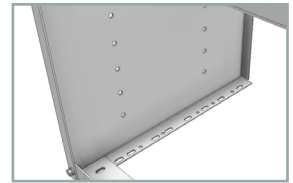

SHELVING UNITS

BIN SHELVING
SQUARE BACK

SHELVING UNITS

SQUARE BACK BIN UNITS

Our square back bin shelving modules are fabricated with 5052-H32 .100" thick aluminium. They are lightweight, strong and sturdy thanks to special aluminum alloys and advanced precision forging methods. Carefully designed with smart and functional features that are based upon 50 years of design, fabrication and installation experience. Our wide array of module dimensions makes it easy to satisfy your individual storage requirements.

STRONG. Our injection molded polypropylene bins are thick, strong and resistant to extreme cold.

VERSATILE. Our Side Panels are designed so you can adjust your shelves in 2" increments.

Shown with optional 2 door kit.

TOUGH. For added strength, our 72", 84" and 92" wide modules come with an adjustable mid support beam.

FLEXIBLE. Our shelving modules are designed to accommodate our unique backpanelling option.

SMART. Our 1.5" lower lip design gives you extra room to use a powerdrill, and is designed to bolt down on the top of the floor's strengthening ribs.