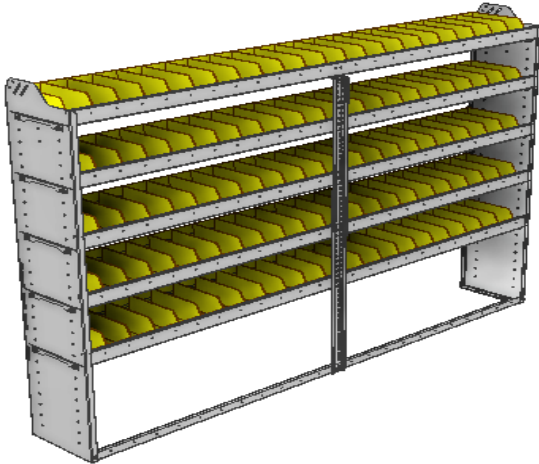

SQUARE BACK BIN UNITS

PART NUMBER	DEEP (IN.)	WIDE (IN.)	HIGH (IN.)	STD SHELVES	STD BINS	WEIGHT (LBS.)	OPTIONS				
							2 DOOR KIT	BACK PANEL	1 STD SHELF	1 STD BIN	1 STD SHELF LINER
22-9163-4	11.5	95	63	4	60	122	DO-940	SQB-963	SBS-91	SM-BIN	SBL-91
22-9163-5	11.5	95	63	5	75	146	DO-940	SQB-963	SBS-91	SM-BIN	SBL-91
22-9363-4	13.5	94 95	63	4	88	162	DO-940	SQB-963	SBS-93	MD-BIN	SBL-93
22-9363-5	13.5	95	63	5	110	196	DO-940	SQB-963	SBS-93	MD-BIN	SBL-93
22-9563-4	15.5	95	63	4	44	192	DO-940	SQB-963	SBS-95	LG-BIN	SBL-95
22-9563-5	15.5	95	63	5	55	232	DO-940	SQB-963	SBS-95	LG-BIN	SBL-95