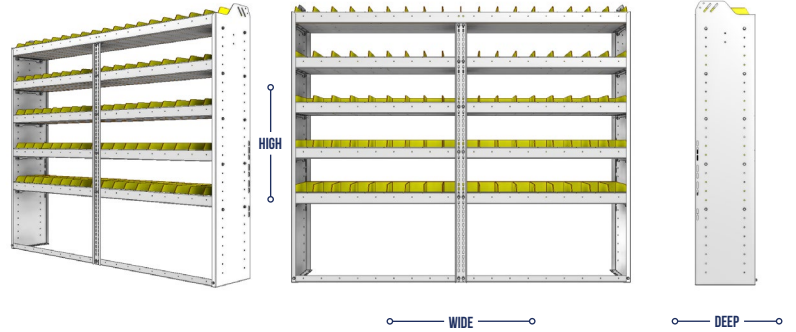

SHELVING UNITS

SQUARE BACK BIN UNITS

PART NUMBER	DEEP (IN.)	WIDE (IN.)	HIGH (IN.)	STD SHELVES	STD BINS	WEIGHT (LBS.)	OPTIONS				
							2 DOOR KIT	BACK PANEL	1 STD SHELF	1 STD BIN	1 STD SHELF LINER
22-7163-4	11.5	77.75	63	4	48	102	DO-750	SQB-763	SBS-71	SM-BIN	SBL-71
22-7163-5	11.5	77.75	63	5	60	121	DO-750	SQB-763	SBS-71	SM-BIN	SBL-71
22-7363-4	13.5	77.75	63	4	72	136	DO-750	SQB-763	SBS-73	MD-BIN	SBL-73
22-7363-5	13.5	77.75	63	5	90	163	DO-750	SQB-763	SBS-73	MD-BIN	SBL-73
22-7563-4	15.5	77.75	63	4	36	160	DO-750	SQB-763	SBS-75	LG-BIN	SBL-75
22-7563-5	15.5	77.75	63	5	45	193	DO-750	SQB-763	SBS-75	LG-BIN	SBL-75