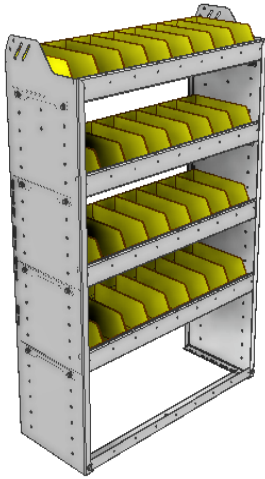

PART NUMBER	DEEP (IN.)	WIDE (IN.)	HIGH (IN.)	STD SHELVES	STD BINS	WEIGHT (LBS.)	OPTIONS				
							1 DOOR	BACK PANEL	1 STD SHELF	1 STD BIN	1 STD SHELF LINER
22-3148-3	11.5	34.5	48	3	15	44	DO-345	SQB-348	SBS-31	SM-BIN	SBL-31
22-3148-4	11.5	34.5	48	4	20	53	DO-345	SQB-348	SBS-31	SM-BIN	SBL-31
22-3348-3	13.5	34.5	48	3	24	57	DO-345	SQB-348	SBS-33	MD-BIN	SBL-33
22-3348-4	13.5	34.5	48	4	32	69	DO-345	SQB-348	SBS-33	MD-BIN	SBL-33
22-3548-3	15.5	34.5	48	3	12	66	DO-345	SQB-348	SBS-35	LG-BIN	SBL-35
22-3548-4	15.5	34.5	48	4	16	81	DO-345	SQB-348	SBS-35	LG-BIN	SBL-35