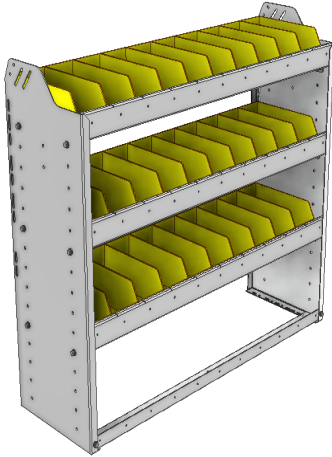

PART NUMBER	DEEP (IN.)	WIDE (IN.)	HIGH (IN.)	STD SHELVES	STD BINS	WEIGHT (LBS.)	OPTIONS				
							1 DOOR	BACK PANEL	1 STD SHELF	1 STD BIN	1 STD SHELF LINER
22-4136-3	11.5	43	36	3	21	49	DO-430	SQB-436	SBS-41	SM-BIN	SBL-41
22-4136-4	11.5	43	36	4	28	60	DO-430	SQB-436	SBS-41	SM-BIN	SBL-41
22-4336-3	13.5	43	36	3	30	63	DO-430	SQB-436	SBS-43	MD-BIN	SBL-43
22-4336-4	13.5	43	36	4	40	78	DO-430	SQB-436	SBS-43	MD-BIN	SBL-43
22-4536-3	15.5	43	36	3	15	73	DO-430	SQB-436	SBS-45	LG-BIN	SBL-45
22-4536-4	15.5	43	36	4	20	92	DO-430	SQB-436	SBS-45	LG-BIN	SBL-45