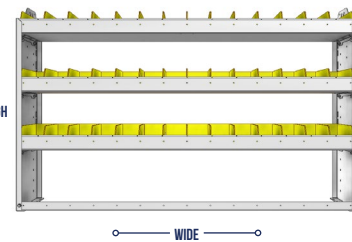

SHELVING UNITS

SQUARE BACK BIN UNITS

PART NUMBER	DEEP (IN.)	WIDE (IN.)	HIGH (IN.)	STD SHELVES	STD BINS	WEIGHT (LBS.)	OPTIONS				
							1 DOOR	BACK PANEL	1 STD SHELF	1 STD BIN	1 STD SHELF LINER
22-4158-3	11.5	43	58	3	21	54	DO-430	SQB-458	SBS-41	SM-BIN	SBL-41
22-4158-4	11.5	43	58	4	28	65	DO-430	SQB-458	SBS-41	SM-BIN	SBL-41
22-4358-3	13.5	43	58	3	30	69	DO-430	SQB-458	SBS-43	MD-BIN	SBL-43
22-4358-4	13.5	43	58	4	40	85	DO-430	SQB-458	SBS-43	MD-BIN	SBL-43
22-4558-3	15.5	43	58	3	15	81	DO-430	SQB-458	SBS-45	LG-BIN	SBL-45
22-4558-4	15.5	43	58	4	20	99	DO-430	SQB-458	SBS-45	LG-BIN	SBL-45

PART NUMBER	DEEP (IN.)	WIDE (IN.)	HIGH (IN.)	STD SHELVES	STD BINS	WEIGHT (LBS.)	OPTIONS				
							1 DOOR	BACK PANEL	1 STD SHELF	1 STD BIN	1 STD SHELF LINER
22-4163-4	11.5	43	63	4	28	67	DO-430	SQB-463	SBS-41	SM-BIN	SBL-41
22-4163-5	11.5	43	63	5	35	78	DO-430	SQB-463	SBS-41	SM-BIN	SBL-41
22-4363-4	13.5	43	63	4	40	86	DO-430	SQB-463	SBS-43	MD-BIN	SBL-43
22-4363-5	13.5	43	63	5	50	102	DO-430	SQB-463	SBS-43	MD-BIN	SBL-43
22-4563-4	15.5	43	63	4	20	101	DO-430	SQB-463	SBS-45	LG-BIN	SBL-45
22-4563-5	15.5	43	63	5	25	119	DO-430	SQB-463	SBS-45	LG-BIN	SBL-45

SHELVING UNITS

SQUARE BACK BIN UNITS

PART NUMBER	DEEP (IN.)	WIDE (IN.)	HIGH (IN.)	STD SHELVES	STD BINS	WEIGHT (LBS.)	OPTIONS				
							1 DOOR	BACK PANEL	1 STD SHELF	1 STD BIN	1 STD SHELF LINER
22-4172-5	11.5	43	72	5	35	80	DO-430	SQB-472	SBS-41	SM-BIN	SBL-41
22-4172-6	11.5	43	72	6	42	91	DO-430	SQB-472	SBS-41	SM-BIN	SBL-41
22-4372-5	13.5	43	72	5	50	104	DO-430	SQB-472	SBS-43	MD-BIN	SBL-43
22-4372-6	13.5	43	72	6	60	120	DO-430	SQB-472	SBS-43	MD-BIN	SBL-43
22-4572-5	15.5	43	72	5	25	122	DO-430	SQB-472	SBS-45	LG-BIN	SBL-45
22-4572-6	15.5	43	72	6	30	141	DO-430	SQB-472	SBS-45	LG-BIN	SBL-45