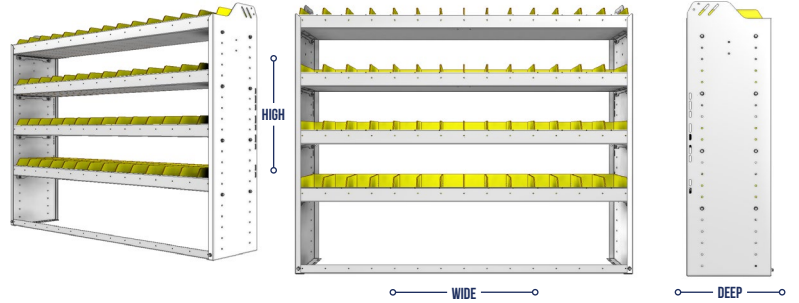

SHELVING UNITS

SQUARE BACK BIN UNITS

PART NUMBER	DEEP (IN.)	WIDE (IN.)	HIGH (IN.)	STD SHELVES	STD BINS	WEIGHT (LBS.)	OPTIONS				
							1 DOOR	BACK PANEL	1 STD SHELF	1 STD BIN	1 STD SHELF LINER
22-5148-3	11.5	59.94	48	3	27	63	DO-585	SQB-548	SBS-51	SM-BIN	SBL-51
22-5148-4	11.5	59.94	48	4	36	78	DO-585	SQB-548	SBS-51	SM-BIN	SBL-51
22-5348-3	13.5	59.94	48	3	42	84	DO-585	SQB-548	SBS-53	MD-BIN	SBL-53
22-5348-4	13.5	59.94	48	4	56	105	DO-585	SQB-548	SBS-53	MD-BIN	SBL-53
22-5548-3	15.5	59.94	48	3	21	99	DO-585	SQB-548	SBS-55	LG-BIN	SBL-55
22-5548-4	15.5	59.94	48	4	28	124	DO-585	SQB-548	SBS-55	LG-BIN	SBL-55