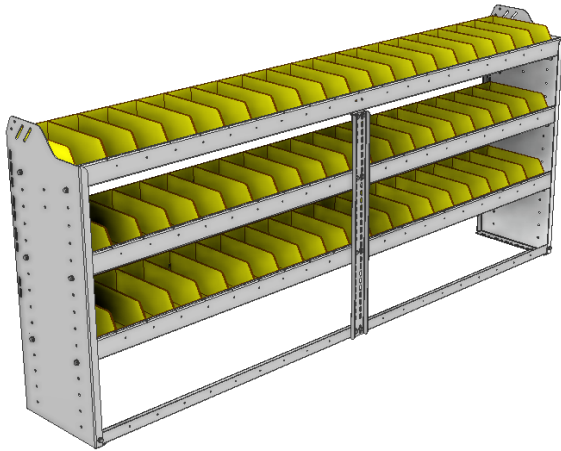

SQUARE BACK BIN UNITS

PART NUMBER	DEEP (IN.)	WIDE (IN.)	HIGH (IN.)	STD SHELVES	STD BINS	WEIGHT (LBS.)	OPTIONS				
							2 DOOR KIT	BACK PANEL	1 STD SHELF	1 STD BIN	1 STD SHELF LINER
22-8136-3	11.5	86.38	36	3	42	83	DO-840	SQB-836	SBS-81	SM-BIN	SBL-81
22-8136-4	11.5	86.38	36	4	56	105	DO-840	SQB-836	SBS-81	SM-BIN	SBL-81
22-8336-3	13.5	86.38	36	3	60	110	DO-840	SQB-836	SBS-83	MD-BIN	SBL-83
22-8336-4	13.5	86.38	36	4	80	140	DO-840	SQB-836	SBS-83	MD-BIN	SBL-83
22-8536-3	15.5	86.38	36	3	30	130	DO-840	SQB-836	SBS-85	LG-BIN	SBL-85
22-8536-4	15.5	86.38	36	4	40	166	DO-840	SQB-836	SBS-85	LG-BIN	SBL-85