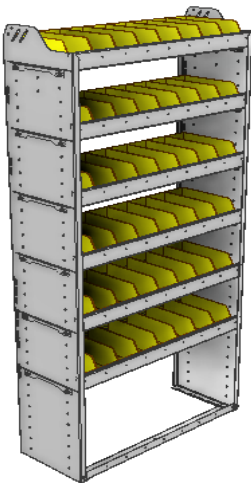

PART NUMBER	DEEP (IN.)	WIDE (IN.)	HIGH (IN.)	STD SHELVES	STD BINS	WEIGHT (LBS.)	OPTIONS				
							1 DOOR	BACK PANEL	1 STD SHELF	1 STD BIN	1 STD SHELF LINER
22-3172-5	11.5	34.5	72	5	25	68	DO-345	SQB-372	SBS-31	SM-BIN	SBL-31
22-3172-6	11.5	34.5	72	6	30	76	DO-345	SQB-372	SBS-31	SM-BIN	SBL-31
22-3372-5	13.5	34.5	72	5	40	89	DO-345	SQB-372	SBS-33	MD-BIN	SBL-33
22-3372-6	13.5	34.5	72	6	48	101	DO-345	SQB-372	SBS-33	MD-BIN	SBL-33
22-3572-5	15.5	34.5	72	5	20	104	DO-345	SQB-372	SBS-35	LG-BIN	SBL-35
22-3572-6	15.5	34.5	72	6	24	119	DO-345	SQB-372	SBS-35	LG-BIN	SBL-35