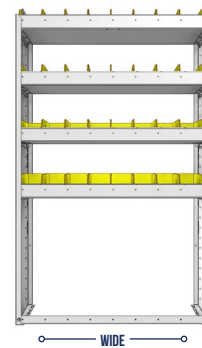

TOUGH. For added strength, our 72", 84" and 92" wide modules come with an adjustable mid support beam.

FLEXIBLE. Our shelving modules are designed to accommodate our unique backpanelling option.

SMART. Our 1.5" lower lip design gives you extra room to use a powerdrill, and is designed to bolt down on the top of the floor's strengthening ribs.

PART NUMBER	DEEP (IN.)	WIDE (IN.)	HIGH (IN.)	STD SHELVES	STD BINS	WEIGHT (LBS.)	OPTIONS				
							1 DOOR	BACK PANEL	1 STD SHELF	1 STD BIN	1 STD SHELF LINER
22-3136-3	11.5	34.5	36	3	15	41	DO-345	SQB-336	SBS-31	SM-BIN	SBL-31
22-3136-4	11.5	34.5	36	4	20	50	DO-345	SQB-336	SBS-31	SM-BIN	SBL-31
22-3336-3	13.5	34.5	36	3	24	53	DO-345	SQB-336	SBS-33	MD-BIN	SBL-33
22-3336-4	13.5	34.5	36	4	32	66	DO-345	SQB-336	SBS-33	MD-BIN	SBL-33
22-3536-3	15.5	34.5	36	3	12	62	DO-345	SQB-336	SBS-35	LG-BIN	SBL-35
22-3536-4	15.5	34.5	36	4	16	77	DO-345	SQB-336	SBS-35	LG-BIN	SBL-35

SHELVING UNITS

SQUARE BACK BIN UNITS

PART NUMBER	DEEP (IN.)	WIDE (IN.)	HIGH (IN.)	STD SHELVES	STD BINS	WEIGHT (LBS.)	OPTIONS				
							1 DOOR	BACK PANEL	1 STD SHELF	1 STD BIN	1 STD SHELF LINER
22-3148-3	11.5	34.5	48	3	15	44	DO-345	SQB-348	SBS-31	SM-BIN	SBL-31
22-3148-4	11.5	34.5	48	4	20	53	DO-345	SQB-348	SBS-31	SM-BIN	SBL-31
22-3348-3	13.5	34.5	48	3	24	57	DO-345	SQB-348	SBS-33	MD-BIN	SBL-33
22-3348-4	13.5	34.5	48	4	32	69	DO-345	SQB-348	SBS-33	MD-BIN	SBL-33
22-3548-3	15.5	34.5	48	3	12	66	DO-345	SQB-348	SBS-35	LG-BIN	SBL-35
22-3548-4	15.5	34.5	48	4	16	81	DO-345	SQB-348	SBS-35	LG-BIN	SBL-35