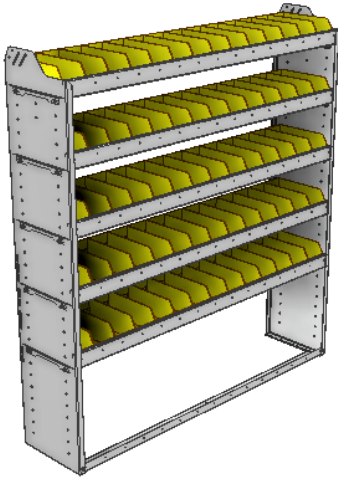

PART NUMBER	DEEP (IN.)	WIDE (IN.)	HIGH (IN.)	STD SHELVES	STD BINS	WEIGHT (LBS.)	OPTIONS				
							1 DOOR	BACK PANEL	1 STD SHELF	1 STD BIN	1 STD SHELF LINER
22-5163-4	11.5	59.94	63	4	36	82	DO-585	SQB-563	SBS-51	SM-BIN	SBL-51
22-5163-5	11.5	59.94	63	5	45	97	DO-585	SQB-563	SBS-51	SM-BIN	SBL-51
22-5363-4	13.5	59.94	63	4	56	110	DO-585	SQB-563	SBS-53	MD-BIN	SBL-53
22-5363-5	13.5	59.94	63	5	70	131	DO-585	SQB-563	SBS-53	MD-BIN	SBL-53
22-5563-4	15.5	59.94	63	4	28	129	DO-585	SQB-563	SBS-55	LG-BIN	SBL-55
22-5563-5	15.5	59.94	63	5	35	154	DO-585	SQB-563	SBS-55	LG-BIN	SBL-55