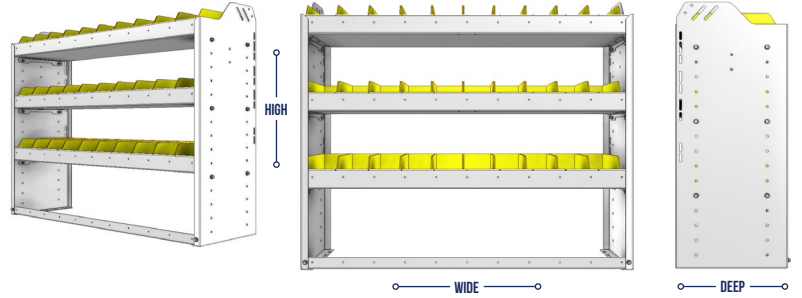

PART NUMBER	DEEP (IN.)	WIDE (IN.)	HIGH (IN.)	STD SHELVES	STD BINS	WEIGHT (LBS.)	OPTIONS				
							1 DOOR	BACK PANEL	1 STD SHELF	1 STD BIN	1 STD SHELF LINER
22-4136-3	11.5	43	36	3	21	49	DO-430	SQB-436	SBS-41	SM-BIN	SBL-41
22-4136-4	11.5	43	36	4	28	60	DO-430	SQB-436	SBS-41	SM-BIN	SBL-41
22-4336-3	13.5	43	36	3	30	63	DO-430	SQB-436	SBS-43	MD-BIN	SBL-43
22-4336-4	13.5	43	36	4	40	78	DO-430	SQB-436	SBS-43	MD-BIN	SBL-43
22-4536-3	15.5	43	36	3	15	73	DO-430	SQB-436	SBS-45	LG-BIN	SBL-45
22-4536-4	15.5	43	36	4	20	92	DO-430	SQB-436	SBS-45	LG-BIN	SBL-45