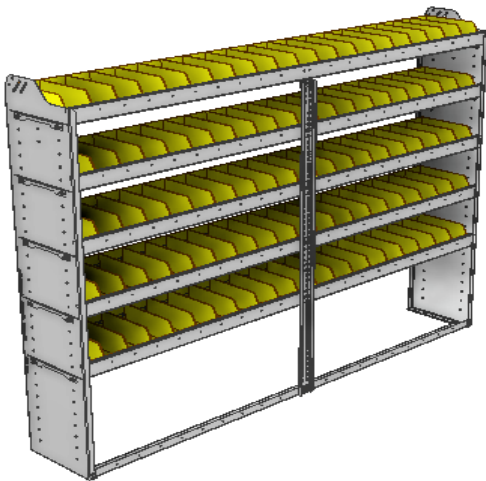

PART NUMBER	DEEP (IN.)	WIDE (IN.)	HIGH (IN.)	STD SHELVES	STD BINS	WEIGHT (LBS.)	OPTIONS				
							2 DOOR KIT	BACK PANEL	1 STD SHELF	1 STD BIN	1 STD SHELF LINER
22-8163-4	11.5	86.38	63	4	56	113	DO-840	SQB-863	SBS-81	SM-BIN	SBL-81
22-8163-5	11.5	86.38	63	5	70	134	DO-840	SQB-863	SBS-81	SM-BIN	SBL-81
22-8363-4	13.5	86.38	63	4	80	149	DO-840	SQB-863	SBS-83	MD-BIN	SBL-83
22-8363-5	13.5	86.38	63	5	100	179	DO-840	SQB-863	SBS-83	MD-BIN	SBL-83
22-8563-4	15.5	86.38	63	4	40	176	DO-840	SQB-863	SBS-85	LG-BIN	SBL-85
22-8563-5	15.5	86.38	63	5	50	212	DO-840	SQB-863	SBS-85	LG-BIN	SBL-85