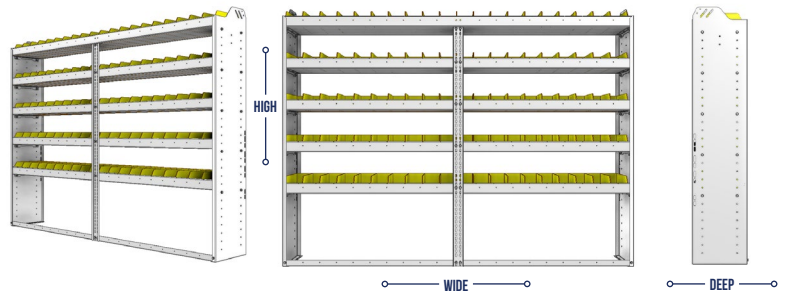

PART NUMBER	DEEP (IN.)	WIDE (IN.)	HIGH (IN.)	STD SHELVES	STD BINS	WEIGHT (LBS.)	OPTIONS				
							2 DOOR KIT	BACK PANEL	1 STD SHELF	1 STD BIN	1 STD SHELF LINER
22-8163-4	11.5	86.38	63	4	56	113	DO-840	SQB-863	SBS-81	SM-BIN	SBL-81
22-8163-5	11.5	86.38	63	5	70	134	DO-840	SQB-863	SBS-81	SM-BIN	SBL-81
22-8363-4	13.5	86.38	63	4	80	149	DO-840	SQB-863	SBS-83	MD-BIN	SBL-83
22-8363-5	13.5	86.38	63	5	100	179	DO-840	SQB-863	SBS-83	MD-BIN	SBL-83
22-8563-4	15.5	86.38	63	4	40	176	DO-840	SQB-863	SBS-85	LG-BIN	SBL-85
22-8563-5	15.5	86.38	63	5	50	212	DO-840	SQB-863	SBS-85	LG-BIN	SBL-85