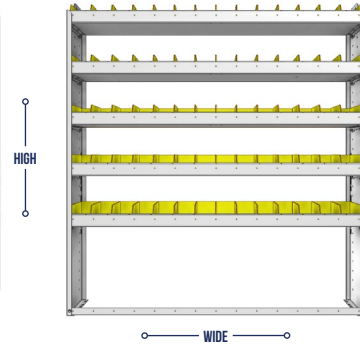

PART NUMBER	DEEP (IN.)	WIDE (IN.)	HIGH (IN.)	STD SHELVES	STD BINS	WEIGHT (LBS.)	OPTIONS				
							1 DOOR	BACK PANEL	1 STD SHELF	1 STD BIN	1 STD SHELF LINER
22-5163-4	11.5	59.94	63	4	36	82	DO-585	SQB-563	SBS-51	SM-BIN	SBL-51
22-5163-5	11.5	59.94	63	5	45	97	DO-585	SQB-563	SBS-51	SM-BIN	SBL-51
22-5363-4	13.5	59.94	63	4	56	110	DO-585	SQB-563	SBS-53	MD-BIN	SBL-53
22-5363-5	13.5	59.94	63	5	70	131	DO-585	SQB-563	SBS-53	MD-BIN	SBL-53
22-5563-4	15.5	59.94	63	4	28	129	DO-585	SQB-563	SBS-55	LG-BIN	SBL-55
22-5563-5	15.5	59.94	63	5	35	154	DO-585	SQB-563	SBS-55	LG-BIN	SBL-55