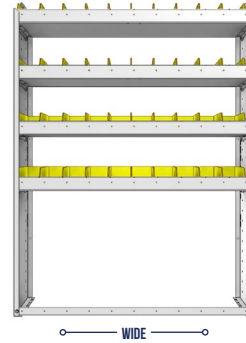

SHELVING UNITS

SQUARE BACK BIN UNITS

PART NUMBER	DEEP (IN.)	WIDE (IN.)	HIGH (IN.)	STD SHELVES	STD BINS	WEIGHT (LBS.)	OPTIONS				
							1 DOOR	BACK PANEL	1 STD SHELF	1 STD BIN	1 STD SHELF LINER
22-4158-3	11.5	43	58	3	21	54	DO-430	SQB-458	SBS-41	SM-BIN	SBL-41
22-4158-4	11.5	43	58	4	28	65	DO-430	SQB-458	SBS-41	SM-BIN	SBL-41
22-4358-3	13.5	43	58	3	30	69	DO-430	SQB-458	SBS-43	MD-BIN	SBL-43
22-4358-4	13.5	43	58	4	40	85	DO-430	SQB-458	SBS-43	MD-BIN	SBL-43
22-4558-3	15.5	43	58	3	15	81	DO-430	SQB-458	SBS-45	LG-BIN	SBL-45
22-4558-4	15.5	43	58	4	20	99	DO-430	SQB-458	SBS-45	LG-BIN	SBL-45