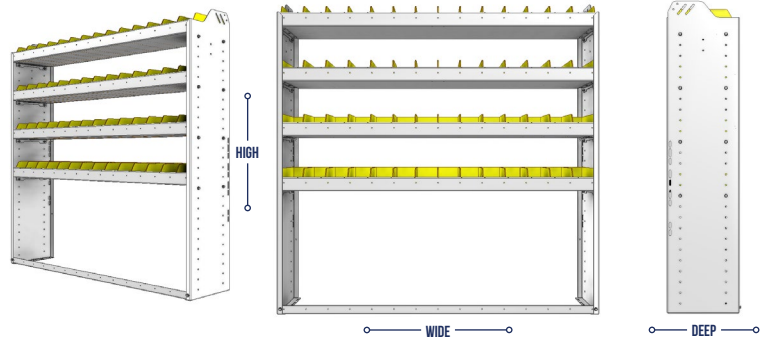

PART NUMBER	DEEP (IN.)	WIDE (IN.)	HIGH (IN.)	STD SHELVES	STD BINS	WEIGHT (LBS.)	OPTIONS				
							1 DOOR	BACK PANEL	1 STD SHELF	1 STD BIN	1 STD SHELF LINER
22-5158-3	11.5	59.94	58	3	27	66	DO-585	SQB-558	SBS-51	SM-BIN	SBL-51
22-5158-4	11.5	59.94	58	4	36	81	DO-585	SQB-558	SBS-51	SM-BIN	SBL-51
22-5358-3	13.5	59.94	58	3	42	87	DO-585	SQB-558	SBS-53	MD-BIN	SBL-53
22-5358-4	13.5	59.94	58	4	56	108	DO-585	SQB-558	SBS-53	MD-BIN	SBL-53
22-5558-3	15.5	59.94	58	3	21	102	DO-585	SQB-558	SBS-55	LG-BIN	SBL-55
22-5558-4	15.5	59.94	58	4	28	127	DO-585	SQB-558	SBS-55	LG-BIN	SBL-55