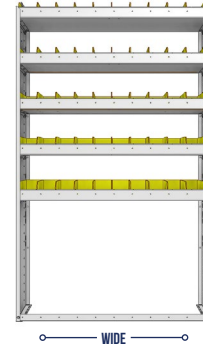

PART NUMBER	DEEP (IN.)	WIDE (IN.)	HIGH (IN.)	STD SHELVES	STD BINS	WEIGHT (LBS.)	OPTIONS				
							1 DOOR	BACK PANEL	1 STD SHELF	1 STD BIN	1 STD SHELF LINER
22-4172-5	11.5	43	72	5	35	80	DO-430	SQB-472	SBS-41	SM-BIN	SBL-41
22-4172-6	11.5	43	72	6	42	91	DO-430	SQB-472	SBS-41	SM-BIN	SBL-41
22-4372-5	13.5	43	72	5	50	104	DO-430	SQB-472	SBS-43	MD-BIN	SBL-43
22-4372-6	13.5	43	72	6	60	120	DO-430	SQB-472	SBS-43	MD-BIN	SBL-43
22-4572-5	15.5	43	72	5	25	122	DO-430	SQB-472	SBS-45	LG-BIN	SBL-45
22-4572-6	15.5	43	72	6	30	141	DO-430	SQB-472	SBS-45	LG-BIN	SBL-45