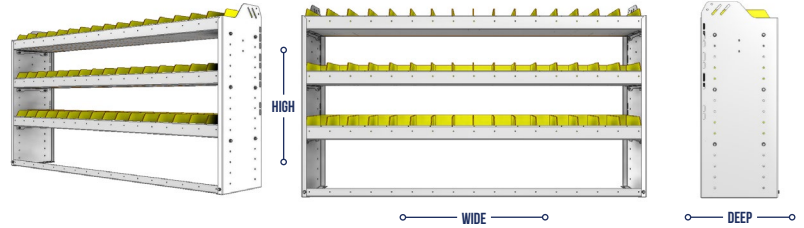

SHELVING UNITS

SQUARE BACK BIN UNITS