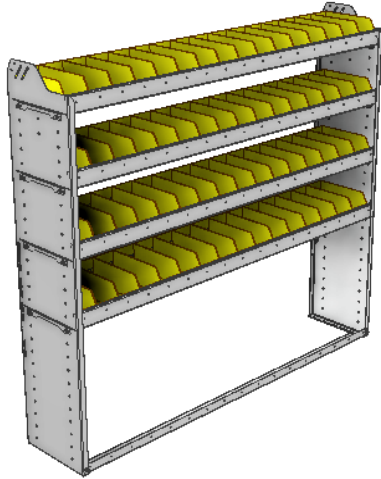

PART NUMBER	DEEP (IN.)	WIDE (IN.)	HIGH (IN.)	STD SHELVES	STD BINS	WEIGHT (LBS.)	OPTIONS				
							1 DOOR	BACK PANEL	1 STD SHELF	1 STD BIN	1 STD SHELF LINER
22-6158-3	11.5	69.13	58	3	33	74	DO-670	SQB-658	SBS-61	SM-BIN	SBL-61
22-6158-4	11.5	69.13	58	4	44	91	DO-670	SQB-658	SBS-61	SM-BIN	SBL-61
22-6358-3	13.5	69.13	58	3	48	96	DO-670	SQB-658	SBS-63	MD-BIN	SBL-63
22-6358-4	13.5	69.13	58	4	64	120	DO-670	SQB-658	SBS-63	MD-BIN	SBL-63
22-6558-3	15.5	69.13	58	3	24	113	DO-670	SQB-658	SBS-65	LG-BIN	SBL-65
22-6558-4	15.5	69.13	58	4	32	142	DO-670	SQB-658	SBS-65	LG-BIN	SBL-65