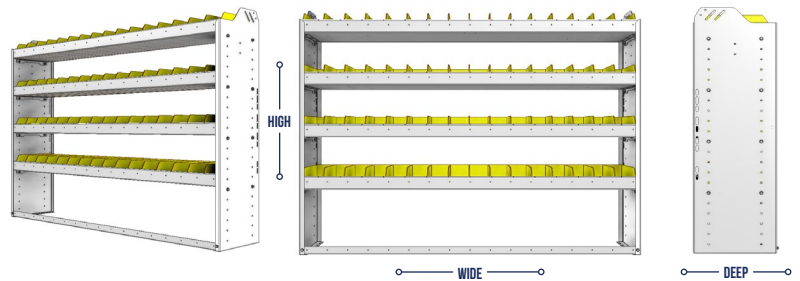

SHELVING UNITS

SQUARE BACK BIN UNITS

PART NUMBER	DEEP (IN.)	WIDE (IN.)	HIGH (IN.)	STD SHELVES	STD BINS	WEIGHT (LBS.)	OPTIONS				
							1 DOOR	BACK PANEL	1 STD SHELF	1 STD BIN	1 STD SHELF LINER
22-5163-4	11.5	59.94	63	4	36	82	DO-585	SQB-563	SBS-51	SM-BIN	SBL-51
22-5163-5	11.5	59.94	63	5	45	97	DO-585	SQB-563	SBS-51	SM-BIN	SBL-51
22-5363-4	13.5	59.94	63	4	56	110	DO-585	SQB-563	SBS-53	MD-BIN	SBL-53
22-5363-5	13.5	59.94	63	5	70	131	DO-585	SQB-563	SBS-53	MD-BIN	SBL-53
22-5563-4	15.5	59.94	63	4	28	129	DO-585	SQB-563	SBS-55	LG-BIN	SBL-55
22-5563-5	15.5	59.94	63	5	35	154	DO-585	SQB-563	SBS-55	LG-BIN	SBL-55

PART NUMBER	DEEP (IN.)	WIDE (IN.)	HIGH (IN.)	STD SHELVES	STD BINS	WEIGHT (LBS.)	OPTIONS				
							1 DOOR	BACK PANEL	1 STD SHELF	1 STD BIN	1 STD SHELF LINER
22-5172-5	11.5	59.94	72	5	45	99	DO-585	SQB-572	SBS-51	SM-BIN	SBL-51
22-5172-6	11.5	59.94	72	6	54	114	DO-585	SQB-572	SBS-51	SM-BIN	SBL-51
22-5372-5	13.5	59.94	72	5	70	133	DO-585	SQB-572	SBS-53	MD-BIN	SBL-53
22-5372-6	13.5	59.94	72	6	84	154	DO-585	SQB-572	SBS-53	MD-BIN	SBL-53
22-5572-5	15.5	59.94	72	5	35	157	DO-585	SQB-572	SBS-55	LG-BIN	SBL-55
22-5572-6	15.5	59.94	72	6	42	183	DO-585	SQB-572	SBS-55	LG-BIN	SBL-55

SHELVING UNITS

SQUARE BACK BIN UNITS

OPTIONS

PART NUMBER	DEEP (IN.)	WIDE (IN.)	HIGH (IN.)	STD SHELVES	STD BINS	WEIGHT (LBS.)	1 DOOR	BACK PANEL	1 STD SHELF	1 STD BIN	1 STD SHELF LINER
22-6136-3	11.5	69.13	36	3	33	68	DO-670	SQB-636	SBS-61	SM-BIN	SBL-61
22-6136-4	11.5	69.13	36	4	44	85	DO-670	SQB-636	SBS-61	SM-BIN	SBL-61
22-6336-3	13.5	69.13	36	3	48	90	DO-670	SQB-636	SBS-63	MD-BIN	SBL-63
22-6336-4	13.5	69.13	36	4	64	114	DO-670	SQB-636	SBS-63	MD-BIN	SBL-63
22-6536-3	15.5	69.13	36	3	24	106	DO-670	SQB-636	SBS-65	LG-BIN	SBL-65
22-6536-4	15.5	69.13	36	4	32	135	DO-670	SQB-636	SBS-65	LG-BIN	SBL-65