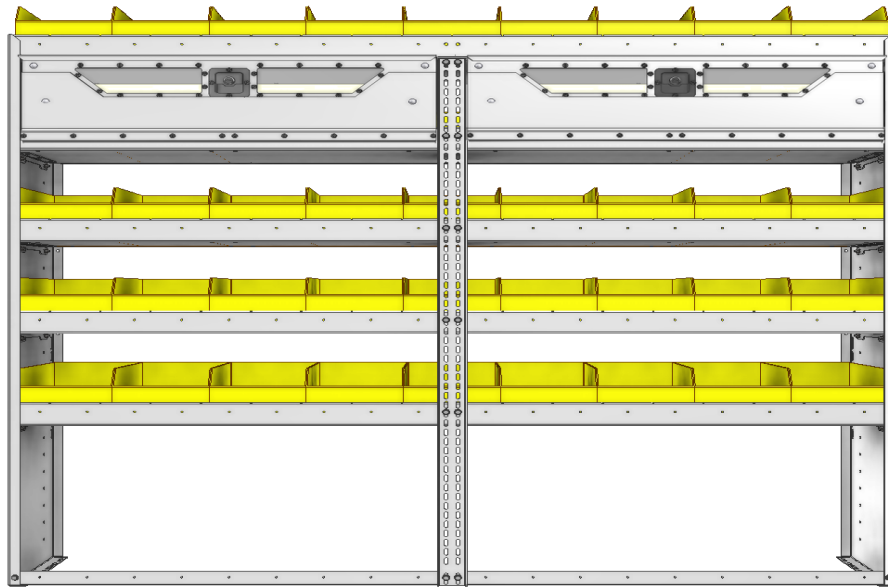

SHELVING UNITS

BIN SHELVING
SQUARE BACK

SHELVING UNITS

SQUARE BACK BIN UNITS

Our square back bin shelving modules are fabricated with 5052-H32 .100" thick aluminium. They are lightweight, strong and sturdy thanks to special aluminum alloys and advanced precision forging methods. Carefully designed with smart and functional features that are based upon 50 years of design, fabrication and installation experience. Our wide array of module dimensions makes it easy to satisfy your individual storage requirements.

STRONG. Our injection molded polypropylene bins are thick, strong and resistant to extreme cold.

VERSATILE. Our Side Panels are designed so you can adjust your shelves in 2" increments.

Shown with optional 2 door kit.

TOUGH. For added strength, our 72", 84" and 92" wide modules come with an adjustable mid support beam.

FLEXIBLE. Our shelving modules are designed to accommodate our unique backpanelling option.

SMART. Our 1.5" lower lip design gives you extra room to use a powerdrill, and is designed to bolt down on the top of the floor's strengthening ribs.