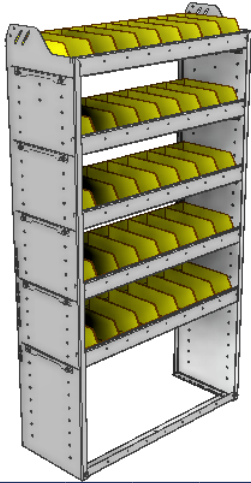

SHELVING UNITS

SQUARE BACK BIN UNITS

PART NUMBER	DEEP (IN.)	WIDE (IN.)	HIGH (IN.)	STD SHELVES	STD BINS	WEIGHT (LBS.)	OPTIONS				
							1 DOOR	BACK PANEL	1 STD SHELF	1 STD BIN	1 STD SHELF LINER
22-3163-4	11.5	34.5	63	4	20	57	DO-345	SQB-363	SBS-31	SM-BIN	SBL-31
22-3163-5	11.5	34.5	63	5	25	65	DO-345	SQB-363	SBS-31	SM-BIN	SBL-31
22-3363-4	13.5	34.5	63	4	32	74	DO-345	SQB-363	SBS-33	MD-BIN	SBL-33
22-3363-5	13.5	34.5	63	5	40	86	DO-345	SQB-363	SBS-33	MD-BIN	SBL-33
22-3563-4	15.5	34.5	63	4	16	86	DO-345	SQB-363	SBS-35	LG-BIN	SBL-35
22-3563-5	15.5	34.5	63	5	20	101	DO-345	SQB-363	SBS-35	LG-BIN	SBL-35