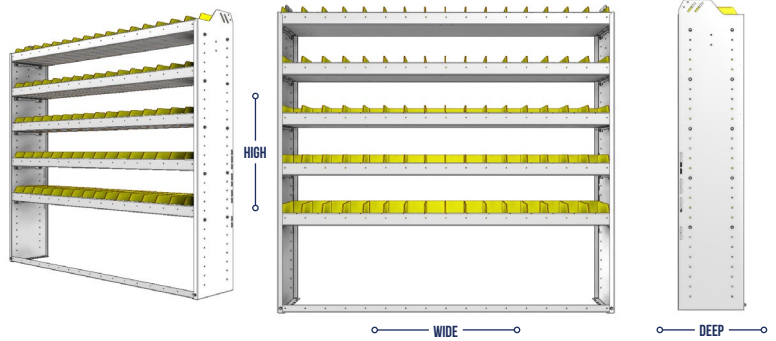

SHELVING UNITS

SQUARE BACK BIN UNITS

OPTIONS

PART NUMBER	DEEP (IN.)	WIDE (IN.)	HIGH (IN.)	STD SHELVES	STD BINS	WEIGHT (LBS.)	1 DOOR	BACK PANEL	1 STD SHELF	1 STD BIN	1 STD SHELF LINER
22-6136-3	11.5	69.13	36	3	33	68	DO-670	SQB-636	SBS-61	SM-BIN	SBL-61
22-6136-4	11.5	69.13	36	4	44	85	DO-670	SQB-636	SBS-61	SM-BIN	SBL-61
22-6336-3	13.5	69.13	36	3	48	90	DO-670	SQB-636	SBS-63	MD-BIN	SBL-63
22-6336-4	13.5	69.13	36	4	64	114	DO-670	SQB-636	SBS-63	MD-BIN	SBL-63
22-6536-3	15.5	69.13	36	3	24	106	DO-670	SQB-636	SBS-65	LG-BIN	SBL-65
22-6536-4	15.5	69.13	36	4	32	135	DO-670	SQB-636	SBS-65	LG-BIN	SBL-65

OPTIONS

PART NUMBER	DEEP (IN.)	WIDE (IN.)	HIGH (IN.)	STD SHELVES	STD BINS	WEIGHT (LBS.)	1 DOOR	BACK PANEL	1 STD SHELF	1 STD BIN	1 STD SHELF LINER
22-6148-3	11.5	69.13	48	3	33	71	DO-670	SQB-648	SBS-61	SM-BIN	SBL-61
22-6148-4	11.5	69.13	48	4	44	88	DO-670	SQB-648	SBS-61	SM-BIN	SBL-61
22-6348-3	13.5	69.13	48	3	48	93	DO-670	SQB-648	SBS-63	MD-BIN	SBL-63
22-6348-4	13.5	69.13	48	4	64	117	DO-670	SQB-648	SBS-63	MD-BIN	SBL-63
22-6548-3	15.5	69.13	48	3	24	110	DO-670	SQB-648	SBS-65	LG-BIN	SBL-65
22-6548-4	15.5	69.13	48	4	32	139	DO-670	SQB-648	SBS-65	LG-BIN	SBL-65

SHELVING UNITS

SQUARE BACK BIN UNITS

PART NUMBER	DEEP (IN.)	WIDE (IN.)	HIGH (IN.)	STD SHELVES	STD BINS	WEIGHT (LBS.)	OPTIONS				
							1 DOOR	BACK PANEL	1 STD SHELF	1 STD BIN	1 STD SHELF LINER
22-6158-3	11.5	69.13	58	3	33	74	DO-670	SQB-658	SBS-61	SM-BIN	SBL-61
22-6158-4	11.5	69.13	58	4	44	91	DO-670	SQB-658	SBS-61	SM-BIN	SBL-61
22-6358-3	13.5	69.13	58	3	48	96	DO-670	SQB-658	SBS-63	MD-BIN	SBL-63
22-6358-4	13.5	69.13	58	4	64	120	DO-670	SQB-658	SBS-63	MD-BIN	SBL-63
22-6558-3	15.5	69.13	58	3	24	113	DO-670	SQB-658	SBS-65	LG-BIN	SBL-65
22-6558-4	15.5	69.13	58	4	32	142	DO-670	SQB-658	SBS-65	LG-BIN	SBL-65