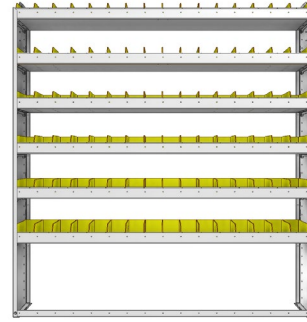

SHELVING UNITS

SQUARE BACK BIN UNITS

PART NUMBER	DEEP (IN.)	WIDE (IN.)	HIGH (IN.)	STD SHELVES	STD BINS	WEIGHT (LBS.)	OPTIONS				
							1 DOOR	BACK PANEL	1 STD SHELF	1 STD BIN	1 STD SHELF LINER
22-6172-5	11.5	69.13	72	5	55	112	DO-670	SQB-672	SBS-61	SM-BIN	SBL-61
22-6172-6	11.5	69.13	72	6	66	129	DO-670	SQB-672	SBS-61	SM-BIN	SBL-61
22-6372-5	13.5	69.13	72	5	80	149	DO-670	SQB-672	SBS-63	MD-BIN	SBL-63
22-6372-6	13.5	69.13	72	6	96	173	DO-670	SQB-672	SBS-63	MD-BIN	SBL-63
22-6572-5	15.5	69.13	72	5	40	176	DO-670	SQB-672	SBS-65	LG-BIN	SBL-65
22-6572-6	15.5	69.13	72	6	48	205	DO-670	SQB-672	SBS-65	LG-BIN	SBL-65