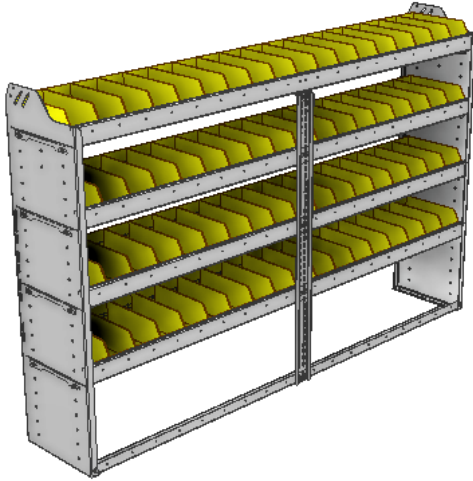

SQUARE BACK BIN UNITS

PART NUMBER	DEEP (IN.)	WIDE (IN.)	HIGH (IN.)	STD SHELVES	STD BINS	WEIGHT (LBS.)	OPTIONS				
							2 DOOR KIT	BACK PANEL	1 STD SHELF	1 STD BIN	1 STD SHELF LINER
22-7148-3	11.5	77.75	48	3	36	79	DO-750	SQB-748	SBS-71	SM-BIN	SBL-71
22-7148-4	11.5	77.75	48	4	48	98	DO-750	SQB-748	SBS-71	SM-BIN	SBL-71
22-7348-3	13.5	77.75	48	3	54	104	DO-750	SQB-748	SBS-73	MD-BIN	SBL-73
22-7348-4	13.5	77.75	48	4	72	131	DO-750	SQB-748	SBS-73	MD-BIN	SBL-73
22-7548-3	15.5	77.75	48	3	27	122	DO-750	SQB-748	SBS-75	LG-BIN	SBL-75
22-7548-4	15.5	77.75	48	4	36	155	DO-750	SQB-748	SBS-75	LG-BIN	SBL-75