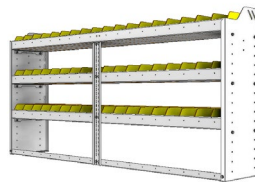

PART NUMBER	DEEP (IN.)	WIDE (IN.)	HIGH (IN.)	STD SHELVES	STD BINS	WEIGHT (LBS.)	OPTIONS				
							2 DOOR KIT	BACK PANEL	1 STD SHELF	1 STD BIN	1 STD SHELF LINER
22-7136-3	11.5	77.75	36	3	36	75	DO-750	SQB-736	SBS-71	SM-BIN	SBL-71
22-7136-4	11.5	77.75	36	4	48	94	DO-750	SQB-736	SBS-71	SM-BIN	SBL-71
22-7336-3	13.5	77.75	36	3	54	100	DO-750	SQB-736	SBS-73	MD-BIN	SBL-73
22-7336-4	13.5	77.75	36	4	72	127	DO-750	SQB-736	SBS-73	MD-BIN	SBL-73
22-7536-3	15.5	77.75	36	3	27	118	DO-750	SQB-736	SBS-75	LG-BIN	SBL-75
22-7536-4	15.5	77.75	36	4	36	151	DO-750	SQB-736	SBS-75	LG-BIN	SBL-75