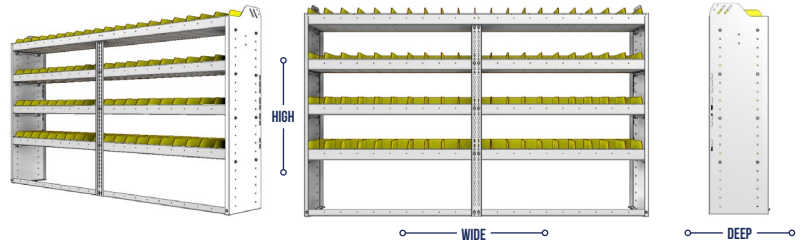

PART NUMBER	DEEP (IN.)	WIDE (IN.)	HIGH (IN.)	STD SHELVES	STD BINS	WEIGHT (LBS.)	OPTIONS				
							2 DOOR KIT	BACK PANEL	1 STD SHELF	1 STD BIN	1 STD SHELF LINER
22-7172-5	11.5	77.75	72	5	60	124	DO-750	SQB-772	SBS-71	SM-BIN	SBL-71
22-7172-6	11.5	77.75	72	6	72	143	DO-750	SQB-772	SBS-71	SM-BIN	SBL-71
22-7372-5	13.5	77.75	72	5	90	166	DO-750	SQB-772	SBS-73	MD-BIN	SBL-73
22-7372-6	13.5	77.75	72	6	108	193	DO-750	SQB-772	SBS-73	MD-BIN	SBL-73
22-7572-5	15.5	77.75	72	5	45	196	DO-750	SQB-772	SBS-75	LG-BIN	SBL-75
22-7572-6	15.5	77.75	72	6	54	229	DO-750	SQB-772	SBS-75	LG-BIN	SBL-75

SHELVING UNITS

SQUARE BACK BIN UNITS

PART NUMBER	DEEP (IN.)	WIDE (IN.)	HIGH (IN.)	STD SHELVES	STD BINS	WEIGHT (LBS.)	OPTIONS				
							2 DOOR KIT	BACK PANEL	1 STD SHELF	1 STD BIN	1 STD SHELF LINER
22-8136-3	11.5	86.38	36	3	42	83	DO-840	SQB-836	SBS-81	SM-BIN	SBL-81
22-8136-4	11.5	86.38	36	4	56	105	DO-840	SQB-836	SBS-81	SM-BIN	SBL-81
22-8336-3	13.5	86.38	36	3	60	110	DO-840	SQB-836	SBS-83	MD-BIN	SBL-83
22-8336-4	13.5	86.38	36	4	80	140	DO-840	SQB-836	SBS-83	MD-BIN	SBL-83
22-8536-3	15.5	86.38	36	3	30	130	DO-840	SQB-836	SBS-85	LG-BIN	SBL-85
22-8536-4	15.5	86.38	36	4	40	166	DO-840	SQB-836	SBS-85	LG-BIN	SBL-85