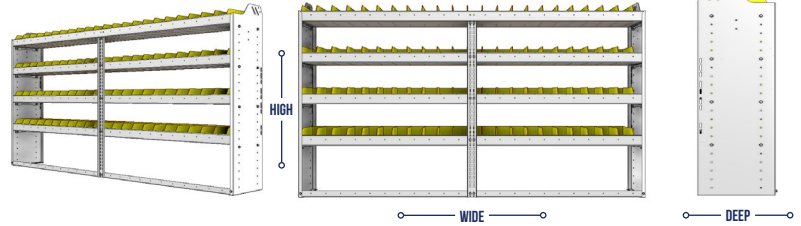

SHELVING UNITS

SQUARE BACK BIN UNITS

PART NUMBER	DEEP (IN.)	WIDE (IN.)	HIGH (IN.)	STD SHELVES	STD BINS	WEIGHT (LBS.)	OPTIONS				
							2 DOOR KIT	BACK PANEL	1 STD SHELF	1 STD BIN	1 STD SHELF LINER
22-9148-3	11.5	95	48	3	45	94	DO-940	SQB-948	SBS-91	SM-BIN	SBL-91
22-9148-4	11.5	95	48	4	60	118	DO-940	SQB-948	SBS-91	SM-BIN	SBL-91
22-9348-3	13.5	95	48	3	66	124	DO-940	SQB-948	SBS-93	MD-BIN	SBL-93
22-9348-4	13.5	95	48	4	88	158	DO-940	SQB-948	SBS-93	MD-BIN	SBL-93
22-9548-3	15.5	95	48	3	33	146	DO-940	SQB-948	SBS-95	LG-BIN	SBL-95
22-9548-4	15.5	95	48	4	44	186	DO-940	SQB-948	SBS-95	LG-BIN	SBL-95