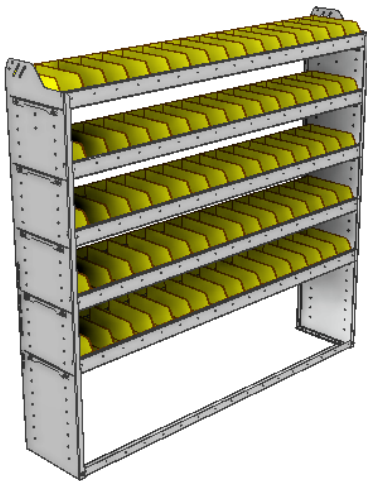

SHELVING UNITS

SQUARE BACK BIN UNITS

OPTIONS

PART NUMBER	DEEP (IN.)	WIDE (IN.)	HIGH (IN.)	STD SHELVES	STD BINS	WEIGHT (LBS.)	1 DOOR	BACK PANEL	1 STD SHELF	1 STD BIN	1 STD SHELF LINER
22-6136-3	11.5	69.13	36	3	33	68	DO-670	SQB-636	SBS-61	SM-BIN	SBL-61
22-6136-4	11.5	69.13	36	4	44	85	DO-670	SQB-636	SBS-61	SM-BIN	SBL-61
22-6336-3	13.5	69.13	36	3	48	90	DO-670	SQB-636	SBS-63	MD-BIN	SBL-63
22-6336-4	13.5	69.13	36	4	64	114	DO-670	SQB-636	SBS-63	MD-BIN	SBL-63
22-6536-3	15.5	69.13	36	3	24	106	DO-670	SQB-636	SBS-65	LG-BIN	SBL-65
22-6536-4	15.5	69.13	36	4	32	135	DO-670	SQB-636	SBS-65	LG-BIN	SBL-65

OPTIONS

PART NUMBER	DEEP (IN.)	WIDE (IN.)	HIGH (IN.)	STD SHELVES	STD BINS	WEIGHT (LBS.)	1 DOOR	BACK PANEL	1 STD SHELF	1 STD BIN	1 STD SHELF LINER
22-6148-3	11.5	69.13	48	3	33	71	DO-670	SQB-648	SBS-61	SM-BIN	SBL-61
22-6148-4	11.5	69.13	48	4	44	88	DO-670	SQB-648	SBS-61	SM-BIN	SBL-61
22-6348-3	13.5	69.13	48	3	48	93	DO-670	SQB-648	SBS-63	MD-BIN	SBL-63
22-6348-4	13.5	69.13	48	4	64	117	DO-670	SQB-648	SBS-63	MD-BIN	SBL-63
22-6548-3	15.5	69.13	48	3	24	110	DO-670	SQB-648	SBS-65	LG-BIN	SBL-65
22-6548-4	15.5	69.13	48	4	32	139	DO-670	SQB-648	SBS-65	LG-BIN	SBL-65

SHELVING UNITS

SQUARE BACK BIN UNITS

PART NUMBER	DEEP (IN.)	WIDE (IN.)	HIGH (IN.)	STD SHELVES	STD BINS	WEIGHT (LBS.)	OPTIONS				
							1 DOOR	BACK PANEL	1 STD SHELF	1 STD BIN	1 STD SHELF LINER
22-6158-3	11.5	69.13	58	3	33	74	DO-670	SQB-658	SBS-61	SM-BIN	SBL-61
22-6158-4	11.5	69.13	58	4	44	91	DO-670	SQB-658	SBS-61	SM-BIN	SBL-61
22-6358-3	13.5	69.13	58	3	48	96	DO-670	SQB-658	SBS-63	MD-BIN	SBL-63
22-6358-4	13.5	69.13	58	4	64	120	DO-670	SQB-658	SBS-63	MD-BIN	SBL-63
22-6558-3	15.5	69.13	58	3	24	113	DO-670	SQB-658	SBS-65	LG-BIN	SBL-65
22-6558-4	15.5	69.13	58	4	32	142	DO-670	SQB-658	SBS-65	LG-BIN	SBL-65