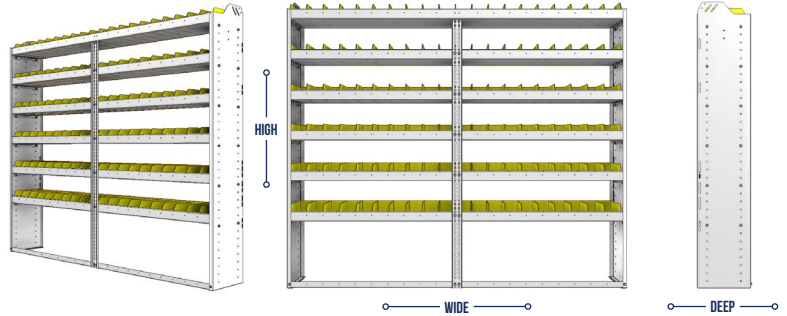

SQUARE BACK BIN UNITS

PART NUMBER	DEEP (IN.)	WIDE (IN.)	HIGH (IN.)	STD SHELVES	STD BINS	WEIGHT (LBS.)	OPTIONS				
							2 DOOR KIT	BACK PANEL	1 STD SHELF	1 STD BIN	1 STD SHELF LINER
22-8172-5	11.5	86.38	72	5	70	137	DO-840	SQB-872	SBS-81	SM-BIN	SBL-81
22-8172-6	11.5	86.38	72	6	84	159	DO-840	SQB-872	SBS-81	SM-BIN	SBL-81
22-8372-5	13.5	86.38	72	5	100	182	DO-840	SQB-872	SBS-83	MD-BIN	SBL-83
22-8372-6	13.5	86.38	72	6	120	212	DO-840	SQB-872	SBS-83	MD-BIN	SBL-83
22-8572-5	15.5	86.38	72	5	50	215	DO-840	SQB-872	SBS-85	LG-BIN	SBL-85
22-8572-6	15.5	86.38	72	6	60	252	DO-840	SQB-872	SBS-85	LG-BIN	SBL-85