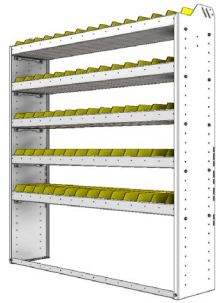

PART NUMBER	DEEP (IN.)	WIDE (IN.)	HIGH (IN.)	STD SHELVES	STD BINS	WEIGHT (LBS.)	OPTIONS				
							1 DOOR	BACK PANEL	1 STD SHELF	1 STD BIN	1 STD SHELF LINER
22-5163-4	11.5	59.94	63	4	36	82	DO-585	SQB-563	SBS-51	SM-BIN	SBL-51
22-5163-5	11.5	59.94	63	5	45	97	DO-585	SQB-563	SBS-51	SM-BIN	SBL-51
22-5363-4	13.5	59.94	63	4	56	110	DO-585	SQB-563	SBS-53	MD-BIN	SBL-53
22-5363-5	13.5	59.94	63	5	70	131	DO-585	SQB-563	SBS-53	MD-BIN	SBL-53
22-5563-4	15.5	59.94	63	4	28	129	DO-585	SQB-563	SBS-55	LG-BIN	SBL-55
22-5563-5	15.5	59.94	63	5	35	154	DO-585	SQB-563	SBS-55	LG-BIN	SBL-55