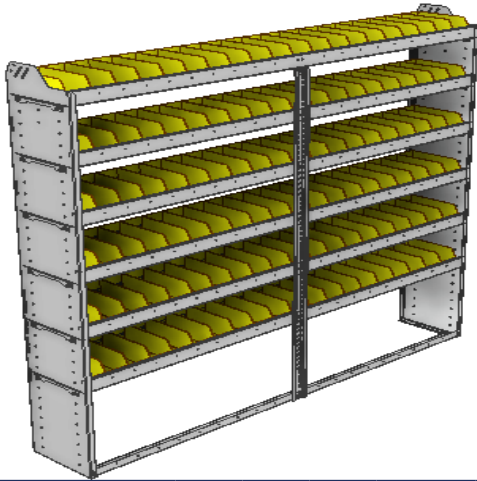

SQUARE BACK BIN UNITS

PART NUMBER	DEEP (IN.)	WIDE (IN.)	HIGH (IN.)	STD SHELVES	STD BINS	WEIGHT (LBS.)	OPTIONS				
							2 DOOR KIT	BACK PANEL	1 STD SHELF	1 STD BIN	1 STD SHELF LINER
22-8172-5	11.5	86.38	72	5	70	137	DO-840	SQB-872	SBS-81	SM-BIN	SBL-81
22-8172-6	11.5	86.38	72	6	84	159	DO-840	SQB-872	SBS-81	SM-BIN	SBL-81
22-8372-5	13.5	86.38	72	5	100	182	DO-840	SQB-872	SBS-83	MD-BIN	SBL-83
22-8372-6	13.5	86.38	72	6	120	212	DO-840	SQB-872	SBS-83	MD-BIN	SBL-83
22-8572-5	15.5	86.38	72	5	50	215	DO-840	SQB-872	SBS-85	LG-BIN	SBL-85
22-8572-6	15.5	86.38	72	6	60	252	DO-840	SQB-872	SBS-85	LG-BIN	SBL-85