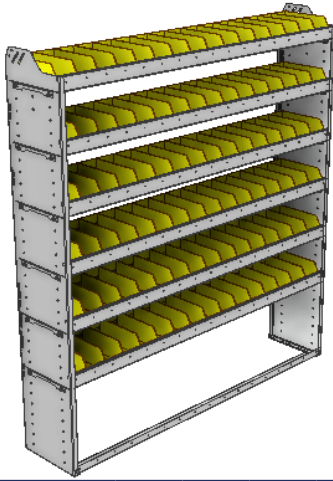

SHELVING UNITS

SQUARE BACK BIN UNITS

PART NUMBER	DEEP (IN.)	WIDE (IN.)	HIGH (IN.)	STD SHELVES	STD BINS	WEIGHT (LBS.)	OPTIONS				
							1 DOOR	BACK PANEL	1 STD SHELF	1 STD BIN	1 STD SHELF LINER
22-6172-5	11.5	69.13	72	5	55	112	DO-670	SQB-672	SBS-61	SM-BIN	SBL-61
22-6172-6	11.5	69.13	72	6	66	129	DO-670	SQB-672	SBS-61	SM-BIN	SBL-61
22-6372-5	13.5	69.13	72	5	80	149	DO-670	SQB-672	SBS-63	MD-BIN	SBL-63
22-6372-6	13.5	69.13	72	6	96	173	DO-670	SQB-672	SBS-63	MD-BIN	SBL-63
22-6572-5	15.5	69.13	72	5	40	176	DO-670	SQB-672	SBS-65	LG-BIN	SBL-65
22-6572-6	15.5	69.13	72	6	48	205	DO-670	SQB-672	SBS-65	LG-BIN	SBL-65