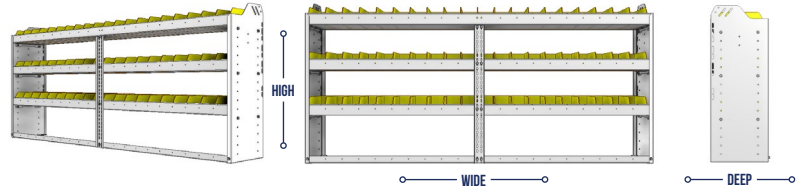

SQUARE BACK BIN UNITS

PART NUMBER	DEEP (IN.)	WIDE (IN.)	HIGH (IN.)	STD SHELVES	STD BINS	WEIGHT (LBS.)	OPTIONS				
							2 DOOR KIT	BACK PANEL	1 STD SHELF	1 STD BIN	1 STD SHELF LINER
22-8136-3	11.5	86.38	36	3	42	83	DO-840	SQB-836	SBS-81	SM-BIN	SBL-81
22-8136-4	11.5	86.38	36	4	56	105	DO-840	SQB-836	SBS-81	SM-BIN	SBL-81
22-8336-3	13.5	86.38	36	3	60	110	DO-840	SQB-836	SBS-83	MD-BIN	SBL-83
22-8336-4	13.5	86.38	36	4	80	140	DO-840	SQB-836	SBS-83	MD-BIN	SBL-83
22-8536-3	15.5	86.38	36	3	30	130	DO-840	SQB-836	SBS-85	LG-BIN	SBL-85
22-8536-4	15.5	86.38	36	4	40	166	DO-840	SQB-836	SBS-85	LG-BIN	SBL-85