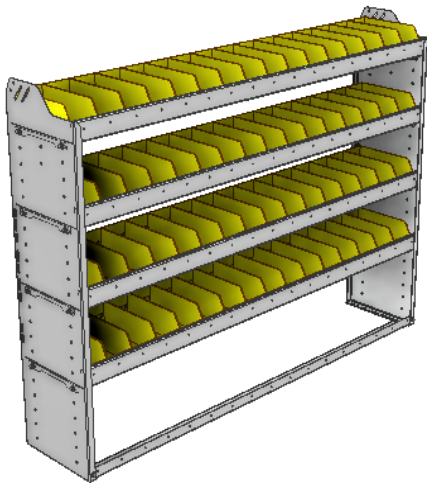

SHELVING UNITS

SQUARE BACK BIN UNITS

PART NUMBER	DEEP (IN.)	WIDE (IN.)	HIGH (IN.)	STD SHELVES	STD BINS	WEIGHT (LBS.)	OPTIONS				
							1 DOOR	BACK PANEL	1 STD SHELF	1 STD BIN	1 STD SHELF LINER
22-5163-4	11.5	59.94	63	4	36	82	DO-585	SQB-563	SBS-51	SM-BIN	SBL-51
22-5163-5	11.5	59.94	63	5	45	97	DO-585	SQB-563	SBS-51	SM-BIN	SBL-51
22-5363-4	13.5	59.94	63	4	56	110	DO-585	SQB-563	SBS-53	MD-BIN	SBL-53
22-5363-5	13.5	59.94	63	5	70	131	DO-585	SQB-563	SBS-53	MD-BIN	SBL-53
22-5563-4	15.5	59.94	63	4	28	129	DO-585	SQB-563	SBS-55	LG-BIN	SBL-55
22-5563-5	15.5	59.94	63	5	35	154	DO-585	SQB-563	SBS-55	LG-BIN	SBL-55

PART NUMBER	DEEP (IN.)	WIDE (IN.)	HIGH (IN.)	STD SHELVES	STD BINS	WEIGHT (LBS.)	OPTIONS				
							1 DOOR	BACK PANEL	1 STD SHELF	1 STD BIN	1 STD SHELF LINER
22-5172-5	11.5	59.94	72	5	45	99	DO-585	SQB-572	SBS-51	SM-BIN	SBL-51
22-5172-6	11.5	59.94	72	6	54	114	DO-585	SQB-572	SBS-51	SM-BIN	SBL-51
22-5372-5	13.5	59.94	72	5	70	133	DO-585	SQB-572	SBS-53	MD-BIN	SBL-53
22-5372-6	13.5	59.94	72	6	84	154	DO-585	SQB-572	SBS-53	MD-BIN	SBL-53
22-5572-5	15.5	59.94	72	5	35	157	DO-585	SQB-572	SBS-55	LG-BIN	SBL-55
22-5572-6	15.5	59.94	72	6	42	183	DO-585	SQB-572	SBS-55	LG-BIN	SBL-55

SHELVING UNITS

SQUARE BACK BIN UNITS

OPTIONS

PART NUMBER	DEEP (IN.)	WIDE (IN.)	HIGH (IN.)	STD SHELVES	STD BINS	WEIGHT (LBS.)	1 DOOR	BACK PANEL	1 STD SHELF	1 STD BIN	1 STD SHELF LINER
22-6136-3	11.5	69.13	36	3	33	68	DO-670	SQB-636	SBS-61	SM-BIN	SBL-61
22-6136-4	11.5	69.13	36	4	44	85	DO-670	SQB-636	SBS-61	SM-BIN	SBL-61
22-6336-3	13.5	69.13	36	3	48	90	DO-670	SQB-636	SBS-63	MD-BIN	SBL-63
22-6336-4	13.5	69.13	36	4	64	114	DO-670	SQB-636	SBS-63	MD-BIN	SBL-63
22-6536-3	15.5	69.13	36	3	24	106	DO-670	SQB-636	SBS-65	LG-BIN	SBL-65
22-6536-4	15.5	69.13	36	4	32	135	DO-670	SQB-636	SBS-65	LG-BIN	SBL-65