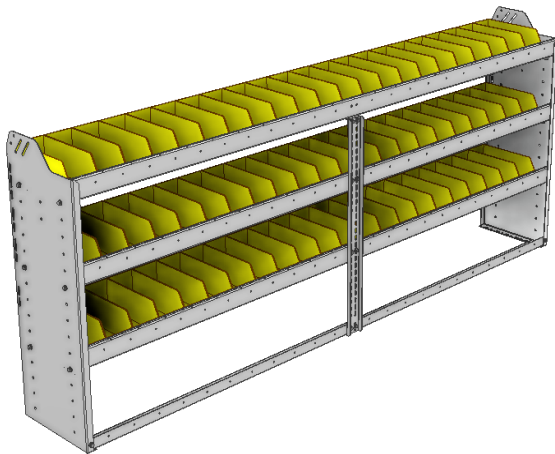

PART NUMBER	DEEP (IN.)	WIDE (IN.)	HIGH (IN.)	STD SHELVES	STD BINS	WEIGHT (LBS.)	OPTIONS				
							2 DOOR KIT	BACK PANEL	1 STD SHELF	1 STD BIN	1 STD SHELF LINER
22-9136-3	11.5	95	36	3	45	90	DO-940	SQB-936	SBS-91	SM-BIN	SBL-91
22-9136-4	11.5	95	36	4	60	114	DO-940	SQB-936	SBS-91	SM-BIN	SBL-91
22-9336-3	13.5	95	36	3	66	120	DO-940	SQB-936	SBS-93	MD-BIN	SBL-93
22-9336-4	13.5	95	36	4	88	154	DO-940	SQB-936	SBS-93	MD-BIN	SBL-93
22-9536-3	15.5	95	36	3	33	142	DO-940	SQB-936	SBS-95	LG-BIN	SBL-95
22-9536-4	15.5	95	36	4	44	182	DO-940	SQB-936	SBS-95	LG-BIN	SBL-95