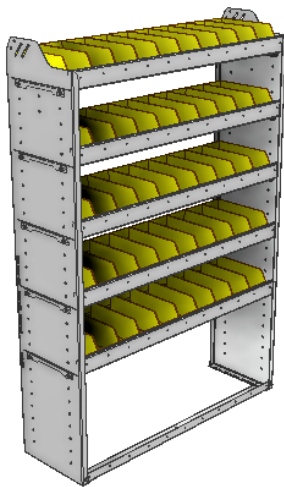

PART NUMBER	DEEP (IN.)	WIDE (IN.)	HIGH (IN.)	STD SHELVES	STD BINS	WEIGHT (LBS.)	OPTIONS				
							1 DOOR	BACK PANEL	1 STD SHELF	1 STD BIN	1 STD SHELF LINER
22-4163-4	11.5	43	63	4	28	67	DO-430	SQB-463	SBS-41	SM-BIN	SBL-41
22-4163-5	11.5	43	63	5	35	78	DO-430	SQB-463	SBS-41	SM-BIN	SBL-41
22-4363-4	13.5	43	63	4	40	86	DO-430	SQB-463	SBS-43	MD-BIN	SBL-43
22-4363-5	13.5	43	63	5	50	102	DO-430	SQB-463	SBS-43	MD-BIN	SBL-43
22-4563-4	15.5	43	63	4	20	101	DO-430	SQB-463	SBS-45	LG-BIN	SBL-45
22-4563-5	15.5	43	63	5	25	119	DO-430	SQB-463	SBS-45	LG-BIN	SBL-45