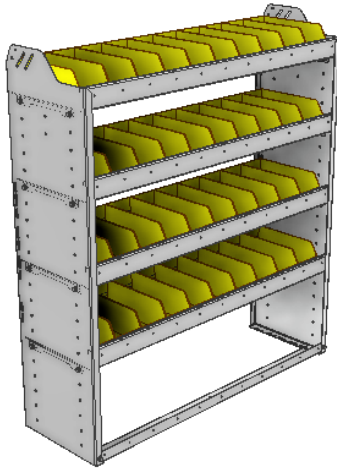

STRONG. Our injection molded polypropylene bins are thick, strong and resistant to extreme cold.

VERSATILE. Our Side Panels are designed so you can adjust your shelves in 2" increments.

Shown with optional 2 door kit.

SHELVING UNITS

SQUARE BACK BIN UNITS

PART NUMBER	DEEP (IN.)	WIDE (IN.)	HIGH (IN.)	STD SHELVES	STD BINS	WEIGHT (LBS.)	OPTIONS				
							1 DOOR	BACK PANEL	1 STD SHELF	1 STD BIN	1 STD SHELF LINER
22-3163-4	11.5	34.5	63	4	20	57	DO-345	SQB-363	SBS-31	SM-BIN	SBL-31
22-3163-5	11.5	34.5	63	5	25	65	DO-345	SQB-363	SBS-31	SM-BIN	SBL-31
22-3363-4	13.5	34.5	63	4	32	74	DO-345	SQB-363	SBS-33	MD-BIN	SBL-33
22-3363-5	13.5	34.5	63	5	40	86	DO-345	SQB-363	SBS-33	MD-BIN	SBL-33
22-3563-4	15.5	34.5	63	4	16	86	DO-345	SQB-363	SBS-35	LG-BIN	SBL-35
22-3563-5	15.5	34.5	63	5	20	101	DO-345	SQB-363	SBS-35	LG-BIN	SBL-35

PART NUMBER	DEEP (IN.)	WIDE (IN.)	HIGH (IN.)	STD SHELVES	STD BINS	WEIGHT (LBS.)	OPTIONS				
							1 DOOR	BACK PANEL	1 STD SHELF	1 STD BIN	1 STD SHELF LINER
22-3172-5	11.5	34.5	72	5	25	68	DO-345	SQB-372	SBS-31	SM-BIN	SBL-31
22-3172-6	11.5	34.5	72	6	30	76	DO-345	SQB-372	SBS-31	SM-BIN	SBL-31
22-3372-5	13.5	34.5	72	5	40	89	DO-345	SQB-372	SBS-33	MD-BIN	SBL-33
22-3372-6	13.5	34.5	72	6	48	101	DO-345	SQB-372	SBS-33	MD-BIN	SBL-33
22-3572-5	15.5	34.5	72	5	20	104	DO-345	SQB-372	SBS-35	LG-BIN	SBL-35
22-3572-6	15.5	34.5	72	6	24	119	DO-345	SQB-372	SBS-35	LG-BIN	SBL-35

SHELVING UNITS

SQUARE BACK BIN UNITS

PART NUMBER	DEEP (IN.)	WIDE (IN.)	HIGH (IN.)	STD SHELVES	STD BINS	WEIGHT (LBS.)	OPTIONS				
							1 DOOR	BACK PANEL	1 STD SHELF	1 STD BIN	1 STD SHELF LINER
22-4136-3	11.5	43	36	3	21	49	DO-430	SQB-436	SBS-41	SM-BIN	SBL-41
22-4136-4	11.5	43	36	4	28	60	DO-430	SQB-436	SBS-41	SM-BIN	SBL-41
22-4336-3	13.5	43	36	3	30	63	DO-430	SQB-436	SBS-43	MD-BIN	SBL-43
22-4336-4	13.5	43	36	4	40	78	DO-430	SQB-436	SBS-43	MD-BIN	SBL-43
22-4536-3	15.5	43	36	3	15	73	DO-430	SQB-436	SBS-45	LG-BIN	SBL-45
22-4536-4	15.5	43	36	4	20	92	DO-430	SQB-436	SBS-45	LG-BIN	SBL-45