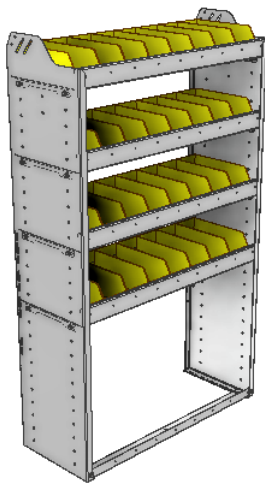

TOUGH. For added strength, our 72", 84" and 92" wide modules come with an adjustable mid support beam.

FLEXIBLE. Our shelving modules are designed to accommodate our unique backpanelling option.

SMART. Our 1.5" lower lip design gives you extra room to use a powerdrill, and is designed to bolt down on the top of the floor's strengthening ribs.

PART NUMBER	DEEP (IN.)	WIDE (IN.)	HIGH (IN.)	STD SHELVES	STD BINS	WEIGHT (LBS.)	OPTIONS				
							1 DOOR	BACK PANEL	1 STD SHELF	1 STD BIN	1 STD SHELF LINER
22-3136-3	11.5	34.5	36	3	15	41	DO-345	SQB-336	SBS-31	SM-BIN	SBL-31
22-3136-4	11.5	34.5	36	4	20	50	DO-345	SQB-336	SBS-31	SM-BIN	SBL-31
22-3336-3	13.5	34.5	36	3	24	53	DO-345	SQB-336	SBS-33	MD-BIN	SBL-33
22-3336-4	13.5	34.5	36	4	32	66	DO-345	SQB-336	SBS-33	MD-BIN	SBL-33
22-3536-3	15.5	34.5	36	3	12	62	DO-345	SQB-336	SBS-35	LG-BIN	SBL-35
22-3536-4	15.5	34.5	36	4	16	77	DO-345	SQB-336	SBS-35	LG-BIN	SBL-35

SHELVING UNITS

SQUARE BACK BIN UNITS

PART NUMBER	DEEP (IN.)	WIDE (IN.)	HIGH (IN.)	STD SHELVES	STD BINS	WEIGHT (LBS.)	OPTIONS				
							1 DOOR	BACK PANEL	1 STD SHELF	1 STD BIN	1 STD SHELF LINER
22-3148-3	11.5	34.5	48	3	15	44	DO-345	SQB-348	SBS-31	SM-BIN	SBL-31
22-3148-4	11.5	34.5	48	4	20	53	DO-345	SQB-348	SBS-31	SM-BIN	SBL-31
22-3348-3	13.5	34.5	48	3	24	57	DO-345	SQB-348	SBS-33	MD-BIN	SBL-33
22-3348-4	13.5	34.5	48	4	32	69	DO-345	SQB-348	SBS-33	MD-BIN	SBL-33
22-3548-3	15.5	34.5	48	3	12	66	DO-345	SQB-348	SBS-35	LG-BIN	SBL-35
22-3548-4	15.5	34.5	48	4	16	81	DO-345	SQB-348	SBS-35	LG-BIN	SBL-35