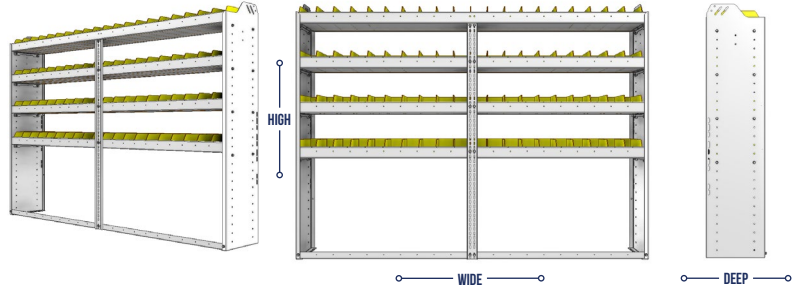

SHELVING UNITS

SQUARE BACK BIN UNITS

PART NUMBER	DEEP (IN.)	WIDE (IN.)	HIGH (IN.)	STD SHELVES	STD BINS	WEIGHT (LBS.)	OPTIONS				
							2 DOOR KIT	BACK PANEL	1 STD SHELF	1 STD BIN	1 STD SHELF LINER
22-8158-3	11.5	86.38	58	3	42	89	DO-840	SQB-858	SBS-81	SM-BIN	SBL-81
22-8158-4	11.5	86.38	58	4	56	111	DO-840	SQB-858	SBS-81	SM-BIN	SBL-81
22-8358-3	13.5	86.38	58	3	60	117	DO-840	SQB-858	SBS-83	MD-BIN	SBL-83
22-8358-4	13.5	86.38	58	4	80	147	DO-840	SQB-858	SBS-83	MD-BIN	SBL-83
22-8558-3	15.5	86.38	58	3	30	138	DO-840	SQB-858	SBS-85	LG-BIN	SBL-85
22-8558-4	15.5	86.38	58	4	40	174	DO-840	SQB-858	SBS-85	LG-BIN	SBL-85