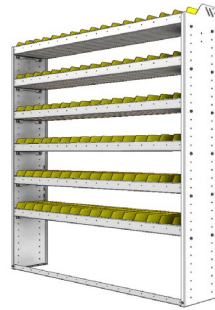

SHELVING UNITS

SQUARE BACK BIN UNITS

PART NUMBER	DEEP (IN.)	WIDE (IN.)	HIGH (IN.)	STD SHELVES	STD BINS	WEIGHT (LBS.)	OPTIONS				
							1 DOOR	BACK PANEL	1 STD SHELF	1 STD BIN	1 STD SHELF LINER
22-6172-5	11.5	69.13	72	5	55	112	DO-670	SQB-672	SBS-61	SM-BIN	SBL-61
22-6172-6	11.5	69.13	72	6	66	129	DO-670	SQB-672	SBS-61	SM-BIN	SBL-61
22-6372-5	13.5	69.13	72	5	80	149	DO-670	SQB-672	SBS-63	MD-BIN	SBL-63
22-6372-6	13.5	69.13	72	6	96	173	DO-670	SQB-672	SBS-63	MD-BIN	SBL-63
22-6572-5	15.5	69.13	72	5	40	176	DO-670	SQB-672	SBS-65	LG-BIN	SBL-65
22-6572-6	15.5	69.13	72	6	48	205	DO-670	SQB-672	SBS-65	LG-BIN	SBL-65