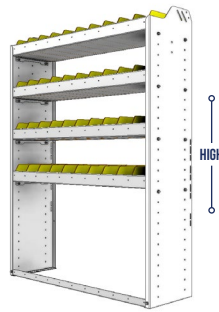

SHELVING UNITS

SQUARE BACK BIN UNITS

PART NUMBER	DEEP (IN.)	WIDE (IN.)	HIGH (IN.)	STD SHELVES	STD BINS	WEIGHT (LBS.)	OPTIONS				
							1 DOOR	BACK PANEL	1 STD SHELF	1 STD BIN	1 STD SHELF LINER
22-4158-3	11.5	43	58	3	21	54	DO-430	SQB-458	SBS-41	SM-BIN	SBL-41
22-4158-4	11.5	43	58	4	28	65	DO-430	SQB-458	SBS-41	SM-BIN	SBL-41
22-4358-3	13.5	43	58	3	30	69	DO-430	SQB-458	SBS-43	MD-BIN	SBL-43
22-4358-4	13.5	43	58	4	40	85	DO-430	SQB-458	SBS-43	MD-BIN	SBL-43
22-4558-3	15.5	43	58	3	15	81	DO-430	SQB-458	SBS-45	LG-BIN	SBL-45
22-4558-4	15.5	43	58	4	20	99	DO-430	SQB-458	SBS-45	LG-BIN	SBL-45