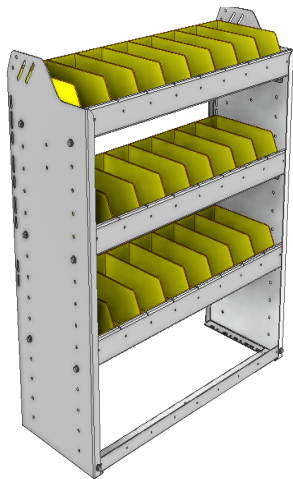

SHELVING UNITS

BIN SHELVING
SQUARE BACK

SHELVING UNITS

SQUARE BACK BIN UNITS

Our square back bin shelving modules are fabricated with 5052-H32 .100" thick aluminium. They are lightweight, strong and sturdy thanks to special aluminum alloys and advanced precision forging methods. Carefully designed with smart and functional features that are based upon 50 years of design, fabrication and installation experience. Our wide array of module dimensions makes it easy to satisfy your individual storage requirements.

STRONG. Our injection molded polypropylene bins are thick, strong and resistant to extreme cold.

VERSATILE. Our Side Panels are designed so you can adjust your shelves in 2" increments.

Shown with optional 2 door kit.

TOUGH. For added strength, our 72", 84" and 92" wide modules come with an adjustable mid support beam.

FLEXIBLE. Our shelving modules are designed to accommodate our unique backpanelling option.

SMART. Our 1.5" lower lip design gives you extra room to use a powerdrill, and is designed to bolt down on the top of the floor's strengthening ribs.

PART NUMBER	DEEP (IN.)	WIDE (IN.)	HIGH (IN.)	STD SHELVES	STD BINS	WEIGHT (LBS.)	OPTIONS				
							1 DOOR	BACK PANEL	1 STD SHELF	1 STD BIN	1 STD SHELF LINER
22-3136-3	11.5	34.5	36	3	15	41	DO-345	SQB-336	SBS-31	SM-BIN	SBL-31
22-3136-4	11.5	34.5	36	4	20	50	DO-345	SQB-336	SBS-31	SM-BIN	SBL-31
22-3336-3	13.5	34.5	36	3	24	53	DO-345	SQB-336	SBS-33	MD-BIN	SBL-33
22-3336-4	13.5	34.5	36	4	32	66	DO-345	SQB-336	SBS-33	MD-BIN	SBL-33
22-3536-3	15.5	34.5	36	3	12	62	DO-345	SQB-336	SBS-35	LG-BIN	SBL-35
22-3536-4	15.5	34.5	36	4	16	77	DO-345	SQB-336	SBS-35	LG-BIN	SBL-35