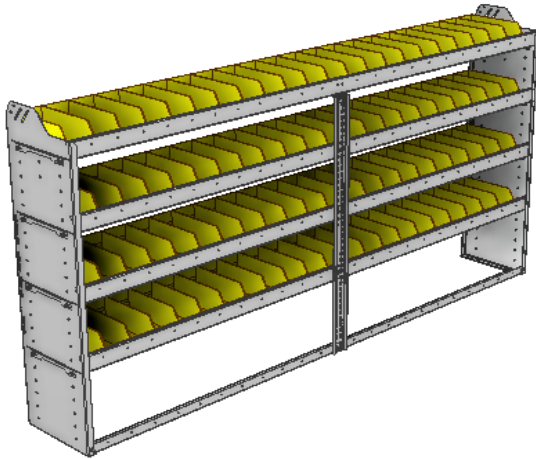

SHELVING UNITS

SQUARE BACK BIN UNITS

PART NUMBER	DEEP (IN.)	WIDE (IN.)	HIGH (IN.)	STD SHELVES	STD BINS	WEIGHT (LBS.)	OPTIONS				
							2 DOOR KIT	BACK PANEL	1 STD SHELF	1 STD BIN	1 STD SHELF LINER
22-9148-3	11.5	95	48	3	45	94	DO-940	SQB-948	SBS-91	SM-BIN	SBL-91
22-9148-4	11.5	95	48	4	60	118	DO-940	SQB-948	SBS-91	SM-BIN	SBL-91
22-9348-3	13.5	95	48	3	66	124	DO-940	SQB-948	SBS-93	MD-BIN	SBL-93
22-9348-4	13.5	95	48	4	88	158	DO-940	SQB-948	SBS-93	MD-BIN	SBL-93
22-9548-3	15.5	95	48	3	33	146	DO-940	SQB-948	SBS-95	LG-BIN	SBL-95
22-9548-4	15.5	95	48	4	44	186	DO-940	SQB-948	SBS-95	LG-BIN	SBL-95