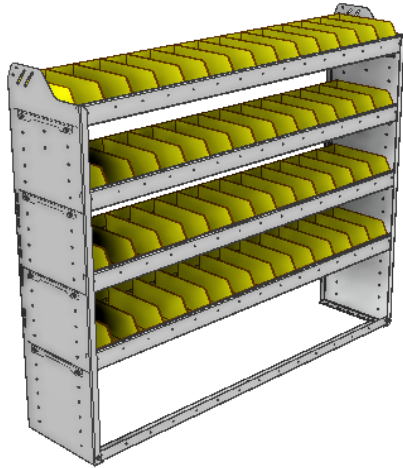

SHELVING UNITS

SQUARE BACK BIN UNITS

PART NUMBER	DEEP (IN.)	WIDE (IN.)	HIGH (IN.)	STD SHELVES	STD BINS	WEIGHT (LBS.)	OPTIONS				
							1 DOOR	BACK PANEL	1 STD SHELF	1 STD BIN	1 STD SHELF LINER
22-5148-3	11.5	59.94	48	3	27	63	DO-585	SQB-548	SBS-51	SM-BIN	SBL-51
22-5148-4	11.5	59.94	48	4	36	78	DO-585	SQB-548	SBS-51	SM-BIN	SBL-51
22-5348-3	13.5	59.94	48	3	42	84	DO-585	SQB-548	SBS-53	MD-BIN	SBL-53
22-5348-4	13.5	59.94	48	4	56	105	DO-585	SQB-548	SBS-53	MD-BIN	SBL-53
22-5548-3	15.5	59.94	48	3	21	99	DO-585	SQB-548	SBS-55	LG-BIN	SBL-55
22-5548-4	15.5	59.94	48	4	28	124	DO-585	SQB-548	SBS-55	LG-BIN	SBL-55