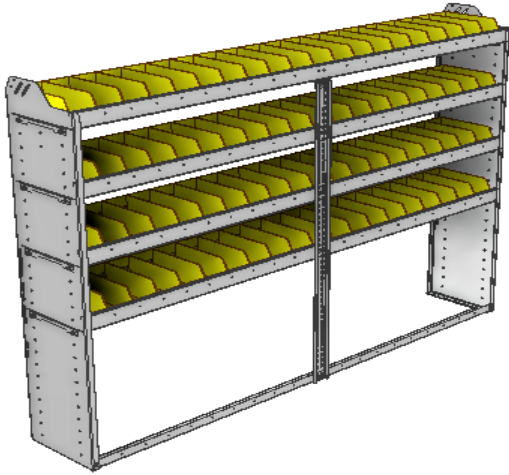

SHELVING UNITS

SQUARE BACK BIN UNITS

PART NUMBER	DEEP (IN.)	WIDE (IN.)	HIGH (IN.)	STD SHELVES	STD BINS	WEIGHT (LBS.)	OPTIONS				
							2 DOOR KIT	BACK PANEL	1 STD SHELF	1 STD BIN	1 STD SHELF LINER
22-8158-3	11.5	86.38	58	3	42	89	DO-840	SQB-858	SBS-81	SM-BIN	SBL-81
22-8158-4	11.5	86.38	58	4	56	111	DO-840	SQB-858	SBS-81	SM-BIN	SBL-81
22-8358-3	13.5	86.38	58	3	60	117	DO-840	SQB-858	SBS-83	MD-BIN	SBL-83
22-8358-4	13.5	86.38	58	4	80	147	DO-840	SQB-858	SBS-83	MD-BIN	SBL-83
22-8558-3	15.5	86.38	58	3	30	138	DO-840	SQB-858	SBS-85	LG-BIN	SBL-85
22-8558-4	15.5	86.38	58	4	40	174	DO-840	SQB-858	SBS-85	LG-BIN	SBL-85