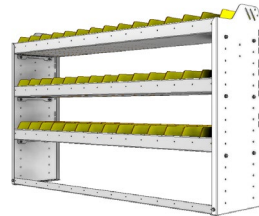

SHELVING UNITS

SQUARE BACK BIN UNITS

PART NUMBER	DEEP (IN.)	WIDE (IN.)	HIGH (IN.)	STD SHELVES	STD BINS	WEIGHT (LBS.)	OPTIONS				
							1 DOOR	BACK PANEL	1 STD SHELF	1 STD BIN	1 STD SHELF LINER
22-4158-3	11.5	43	58	3	21	54	DO-430	SQB-458	SBS-41	SM-BIN	SBL-41
22-4158-4	11.5	43	58	4	28	65	DO-430	SQB-458	SBS-41	SM-BIN	SBL-41
22-4358-3	13.5	43	58	3	30	69	DO-430	SQB-458	SBS-43	MD-BIN	SBL-43
22-4358-4	13.5	43	58	4	40	85	DO-430	SQB-458	SBS-43	MD-BIN	SBL-43
22-4558-3	15.5	43	58	3	15	81	DO-430	SQB-458	SBS-45	LG-BIN	SBL-45
22-4558-4	15.5	43	58	4	20	99	DO-430	SQB-458	SBS-45	LG-BIN	SBL-45

PART NUMBER	DEEP (IN.)	WIDE (IN.)	HIGH (IN.)	STD SHELVES	STD BINS	WEIGHT (LBS.)	OPTIONS				
							1 DOOR	BACK PANEL	1 STD SHELF	1 STD BIN	1 STD SHELF LINER
22-4163-4	11.5	43	63	4	28	67	DO-430	SQB-463	SBS-41	SM-BIN	SBL-41
22-4163-5	11.5	43	63	5	35	78	DO-430	SQB-463	SBS-41	SM-BIN	SBL-41
22-4363-4	13.5	43	63	4	40	86	DO-430	SQB-463	SBS-43	MD-BIN	SBL-43
22-4363-5	13.5	43	63	5	50	102	DO-430	SQB-463	SBS-43	MD-BIN	SBL-43
22-4563-4	15.5	43	63	4	20	101	DO-430	SQB-463	SBS-45	LG-BIN	SBL-45
22-4563-5	15.5	43	63	5	25	119	DO-430	SQB-463	SBS-45	LG-BIN	SBL-45

SHELVING UNITS

SQUARE BACK BIN UNITS

PART NUMBER	DEEP (IN.)	WIDE (IN.)	HIGH (IN.)	STD SHELVES	STD BINS	WEIGHT (LBS.)	OPTIONS				
							1 DOOR	BACK PANEL	1 STD SHELF	1 STD BIN	1 STD SHELF LINER
22-4172-5	11.5	43	72	5	35	80	DO-430	SQB-472	SBS-41	SM-BIN	SBL-41
22-4172-6	11.5	43	72	6	42	91	DO-430	SQB-472	SBS-41	SM-BIN	SBL-41
22-4372-5	13.5	43	72	5	50	104	DO-430	SQB-472	SBS-43	MD-BIN	SBL-43
22-4372-6	13.5	43	72	6	60	120	DO-430	SQB-472	SBS-43	MD-BIN	SBL-43
22-4572-5	15.5	43	72	5	25	122	DO-430	SQB-472	SBS-45	LG-BIN	SBL-45
22-4572-6	15.5	43	72	6	30	141	DO-430	SQB-472	SBS-45	LG-BIN	SBL-45