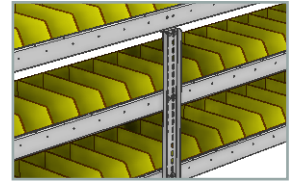

SHELVING UNITS

BIN SHELVING
SQUARE BACK

SHELVING UNITS

SQUARE BACK BIN UNITS

Our square back bin shelving modules are fabricated with 5052-H32 .100" thick aluminium. They are lightweight, strong and sturdy thanks to special aluminum alloys and advanced precision forging methods. Carefully designed with smart and functional features that are based upon 50 years of design, fabrication and installation experience. Our wide array of module dimensions makes it easy to satisfy your individual storage requirements.

STRONG. Our injection molded polypropylene bins are thick, strong and resistant to extreme cold.

VERSATILE. Our Side Panels are designed so you can adjust your shelves in 2" increments.

Shown with optional 2 door kit.

TOUGH. For added strength, our 72", 84" and 92" wide modules come with an adjustable mid support beam.

FLEXIBLE. Our shelving modules are designed to accommodate our unique backpanelling option.

SMART. Our 1.5" lower lip design gives you extra room to use a powerdrill, and is designed to bolt down on the top of the floor's strengthening ribs.