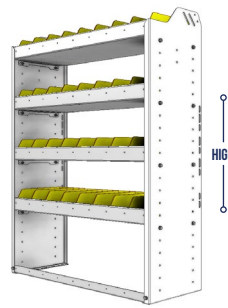

PART NUMBER	DEEP (IN.)	WIDE (IN.)	HIGH (IN.)	STD SHELVES	STD BINS	WEIGHT (LBS.)	OPTIONS				
							1 DOOR	BACK PANEL	1 STD SHELF	1 STD BIN	1 STD SHELF LINER
22-3148-3	11.5	34.5	48	3	15	44	DO-345	SQB-348	SBS-31	SM-BIN	SBL-31
22-3148-4	11.5	34.5	48	4	20	53	DO-345	SQB-348	SBS-31	SM-BIN	SBL-31
22-3348-3	13.5	34.5	48	3	24	57	DO-345	SQB-348	SBS-33	MD-BIN	SBL-33
22-3348-4	13.5	34.5	48	4	32	69	DO-345	SQB-348	SBS-33	MD-BIN	SBL-33
22-3548-3	15.5	34.5	48	3	12	66	DO-345	SQB-348	SBS-35	LG-BIN	SBL-35
22-3548-4	15.5	34.5	48	4	16	81	DO-345	SQB-348	SBS-35	LG-BIN	SBL-35