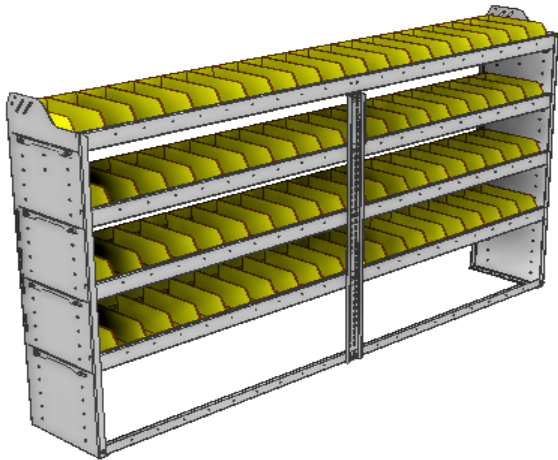

PART NUMBER	DEEP (IN.)	WIDE (IN.)	HIGH (IN.)	STD SHELVES	STD BINS	WEIGHT (LBS.)	OPTIONS				
							2 DOOR KIT	BACK PANEL	1 STD SHELF	1 STD BIN	1 STD SHELF LINER
22-7172-5	11.5	77.75	72	5	60	124	DO-750	SQB-772	SBS-71	SM-BIN	SBL-71
22-7172-6	11.5	77.75	72	6	72	143	DO-750	SQB-772	SBS-71	SM-BIN	SBL-71
22-7372-5	13.5	77.75	72	5	90	166	DO-750	SQB-772	SBS-73	MD-BIN	SBL-73
22-7372-6	13.5	77.75	72	6	108	193	DO-750	SQB-772	SBS-73	MD-BIN	SBL-73
22-7572-5	15.5	77.75	72	5	45	196	DO-750	SQB-772	SBS-75	LG-BIN	SBL-75
22-7572-6	15.5	77.75	72	6	54	229	DO-750	SQB-772	SBS-75	LG-BIN	SBL-75

SHELVING UNITS

SQUARE BACK BIN UNITS

PART NUMBER	DEEP (IN.)	WIDE (IN.)	HIGH (IN.)	STD SHELVES	STD BINS	WEIGHT (LBS.)	OPTIONS				
							2 DOOR KIT	BACK PANEL	1 STD SHELF	1 STD BIN	1 STD SHELF LINER
22-8136-3	11.5	86.38	36	3	42	83	DO-840	SQB-836	SBS-81	SM-BIN	SBL-81
22-8136-4	11.5	86.38	36	4	56	105	DO-840	SQB-836	SBS-81	SM-BIN	SBL-81
22-8336-3	13.5	86.38	36	3	60	110	DO-840	SQB-836	SBS-83	MD-BIN	SBL-83
22-8336-4	13.5	86.38	36	4	80	140	DO-840	SQB-836	SBS-83	MD-BIN	SBL-83
22-8536-3	15.5	86.38	36	3	30	130	DO-840	SQB-836	SBS-85	LG-BIN	SBL-85
22-8536-4	15.5	86.38	36	4	40	166	DO-840	SQB-836	SBS-85	LG-BIN	SBL-85