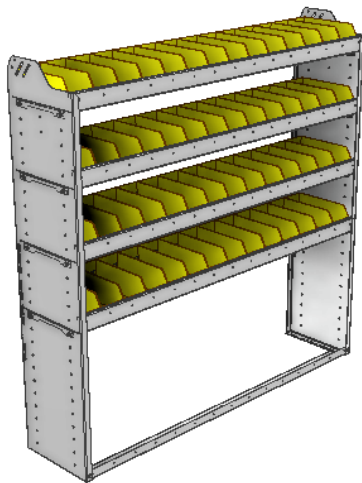

PART NUMBER	DEEP (IN.)	WIDE (IN.)	HIGH (IN.)	STD SHELVES	STD BINS	WEIGHT (LBS.)	OPTIONS				
							1 DOOR	BACK PANEL	1 STD SHELF	1 STD BIN	1 STD SHELF LINER
22-5158-3	11.5	59.94	58	3	27	66	DO-585	SQB-558	SBS-51	SM-BIN	SBL-51
22-5158-4	11.5	59.94	58	4	36	81	DO-585	SQB-558	SBS-51	SM-BIN	SBL-51
22-5358-3	13.5	59.94	58	3	42	87	DO-585	SQB-558	SBS-53	MD-BIN	SBL-53
22-5358-4	13.5	59.94	58	4	56	108	DO-585	SQB-558	SBS-53	MD-BIN	SBL-53
22-5558-3	15.5	59.94	58	3	21	102	DO-585	SQB-558	SBS-55	LG-BIN	SBL-55
22-5558-4	15.5	59.94	58	4	28	127	DO-585	SQB-558	SBS-55	LG-BIN	SBL-55