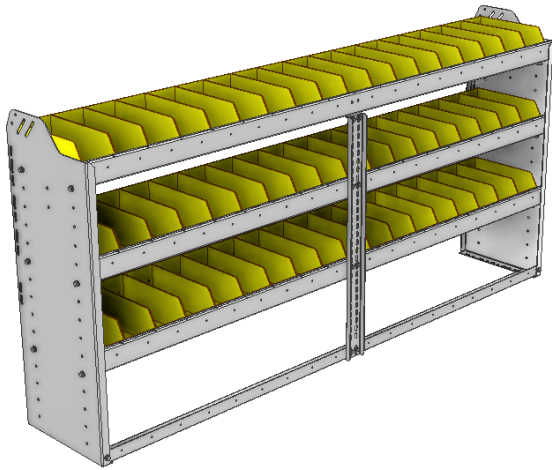

PART NUMBER	DEEP (IN.)	WIDE (IN.)	HIGH (IN.)	STD SHELVES	STD BINS	WEIGHT (LBS.)	OPTIONS				
							2 DOOR KIT	BACK PANEL	1 STD SHELF	1 STD BIN	1 STD SHELF LINER
22-7136-3	11.5	77.75	36	3	36	75	DO-750	SQB-736	SBS-71	SM-BIN	SBL-71
22-7136-4	11.5	77.75	36	4	48	94	DO-750	SQB-736	SBS-71	SM-BIN	SBL-71
22-7336-3	13.5	77.75	36	3	54	100	DO-750	SQB-736	SBS-73	MD-BIN	SBL-73
22-7336-4	13.5	77.75	36	4	72	127	DO-750	SQB-736	SBS-73	MD-BIN	SBL-73
22-7536-3	15.5	77.75	36	3	27	118	DO-750	SQB-736	SBS-75	LG-BIN	SBL-75
22-7536-4	15.5	77.75	36	4	36	151	DO-750	SQB-736	SBS-75	LG-BIN	SBL-75