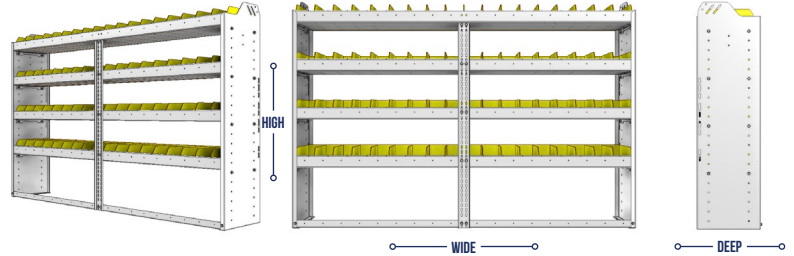

SQUARE BACK BIN UNITS

PART NUMBER	DEEP (IN.)	WIDE (IN.)	HIGH (IN.)	STD SHELVES	STD BINS	WEIGHT (LBS.)	OPTIONS				
							2 DOOR KIT	BACK PANEL	1 STD SHELF	1 STD BIN	1 STD SHELF LINER
22-7148-3	11.5	77.75	48	3	36	79	DO-750	SQB-748	SBS-71	SM-BIN	SBL-71
22-7148-4	11.5	77.75	48	4	48	98	DO-750	SQB-748	SBS-71	SM-BIN	SBL-71
22-7348-3	13.5	77.75	48	3	54	104	DO-750	SQB-748	SBS-73	MD-BIN	SBL-73
22-7348-4	13.5	77.75	48	4	72	131	DO-750	SQB-748	SBS-73	MD-BIN	SBL-73
22-7548-3	15.5	77.75	48	3	27	122	DO-750	SQB-748	SBS-75	LG-BIN	SBL-75
22-7548-4	15.5	77.75	48	4	36	155	DO-750	SQB-748	SBS-75	LG-BIN	SBL-75