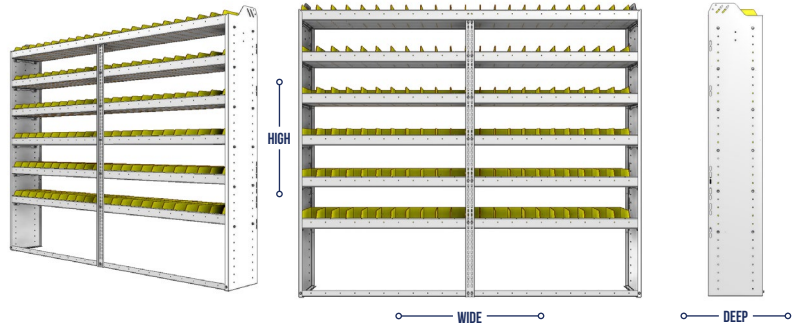

PART NUMBER	DEEP (IN.)	WIDE (IN.)	HIGH (IN.)	STD SHELVES	STD BINS	WEIGHT (LBS.)	OPTIONS				
							2 DOOR KIT	BACK PANEL	1 STD SHELF	1 STD BIN	1 STD SHELF LINER
22-9172-5	11.5	95	72	5	75	148	DO-940	SQB-972	SBS-91	SM-BIN	SBL-91
22-9172-6	11.5	95	72	6	90	172	DO-940	SQB-972	SBS-91	SM-BIN	SBL-91
22-9372-5	13.5	95	72	5	110	199	DO-940	SQB-972	SBS-93	MD-BIN	SBL-93
22-9372-6	13.5	95	72	6	132	232	DO-940	SQB-972	SBS-93	MD-BIN	SBL-93
22-9572-5	15.5	95	72	5	55	235	DO-940	SQB-972	SBS-95	LG-BIN	SBL-95
22-9572-6	15.5	95	72	6	66	276	DO-940	SQB-972	SBS-95	LG-BIN	SBL-95