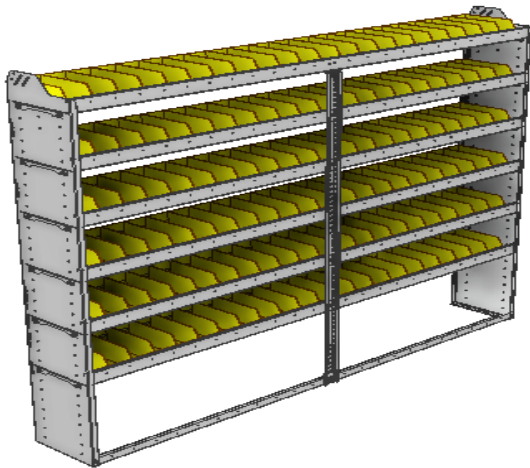

PART NUMBER	DEEP (IN.)	WIDE (IN.)	HIGH (IN.)	STD SHELVES	STD BINS	WEIGHT (LBS.)	OPTIONS				
							2 DOOR KIT	BACK PANEL	1 STD SHELF	1 STD BIN	1 STD SHELF LINER
22-9172-5	11.5	95	72	5	75	148	DO-940	SQB-972	SBS-91	SM-BIN	SBL-91
22-9172-6	11.5	95	72	6	90	172	DO-940	SQB-972	SBS-91	SM-BIN	SBL-91
22-9372-5	13.5	95	72	5	110	199	DO-940	SQB-972	SBS-93	MD-BIN	SBL-93
22-9372-6	13.5	95	72	6	132	232	DO-940	SQB-972	SBS-93	MD-BIN	SBL-93
22-9572-5	15.5	95	72	5	55	235	DO-940	SQB-972	SBS-95	LG-BIN	SBL-95
22-9572-6	15.5	95	72	6	66	276	DO-940	SQB-972	SBS-95	LG-BIN	SBL-95