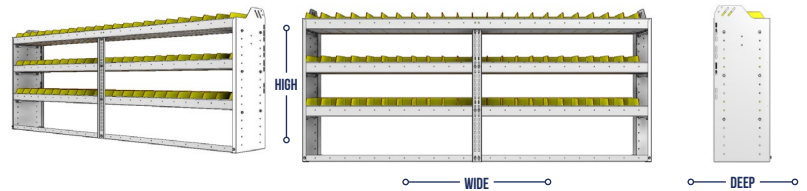

PART NUMBER	DEEP (IN.)	WIDE (IN.)	HIGH (IN.)	STD SHELVES	STD BINS	WEIGHT (LBS.)	OPTIONS				
							2 DOOR KIT	BACK PANEL	1 STD SHELF	1 STD BIN	1 STD SHELF LINER
22-9136-3	11.5	95	36	3	45	90	DO-940	SQB-936	SBS-91	SM-BIN	SBL-91
22-9136-4	11.5	95	36	4	60	114	DO-940	SQB-936	SBS-91	SM-BIN	SBL-91
22-9336-3	13.5	95	36	3	66	120	DO-940	SQB-936	SBS-93	MD-BIN	SBL-93
22-9336-4	13.5	95	36	4	88	154	DO-940	SQB-936	SBS-93	MD-BIN	SBL-93
22-9536-3	15.5	95	36	3	33	142	DO-940	SQB-936	SBS-95	LG-BIN	SBL-95
22-9536-4	15.5	95	36	4	44	182	DO-940	SQB-936	SBS-95	LG-BIN	SBL-95