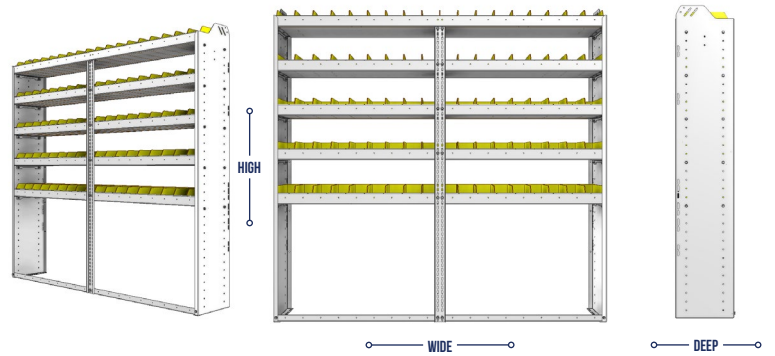

PART NUMBER	DEEP (IN.)	WIDE (IN.)	HIGH (IN.)	STD SHELVES	STD BINS	WEIGHT (LBS.)	OPTIONS				
							2 DOOR KIT	BACK PANEL	1 STD SHELF	1 STD BIN	1 STD SHELF LINER
22-7172-5	11.5	77.75	72	5	60	124	DO-750	SQB-772	SBS-71	SM-BIN	SBL-71
22-7172-6	11.5	77.75	72	6	72	143	DO-750	SQB-772	SBS-71	SM-BIN	SBL-71
22-7372-5	13.5	77.75	72	5	90	166	DO-750	SQB-772	SBS-73	MD-BIN	SBL-73
22-7372-6	13.5	77.75	72	6	108	193	DO-750	SQB-772	SBS-73	MD-BIN	SBL-73
22-7572-5	15.5	77.75	72	5	45	196	DO-750	SQB-772	SBS-75	LG-BIN	SBL-75
22-7572-6	15.5	77.75	72	6	54	229	DO-750	SQB-772	SBS-75	LG-BIN	SBL-75