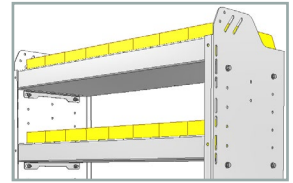

SHELVING UNITS

BIN SHELVING
SQUARE BACK

SHELVING UNITS

SQUARE BACK BIN UNITS

Our square back bin shelving modules are fabricated with 5052-H32 .100" thick aluminium. They are lightweight, strong and sturdy thanks to special aluminum alloys and advanced precision forging methods. Carefully designed with smart and functional features that are based upon 50 years of design, fabrication and installation experience. Our wide array of module dimensions makes it easy to satisfy your individual storage requirements.

STRONG. Our injection molded polypropylene bins are thick, strong and resistant to extreme cold.

VERSATILE. Our Side Panels are designed so you can adjust your shelves in 2" increments.

Shown with optional 2 door kit.

TOUGH. For added strength, our 72", 84" and 92" wide modules come with an adjustable mid support beam.

FLEXIBLE. Our shelving modules are designed to accommodate our unique backpanelling option.

SMART. Our 1.5" lower lip design gives you extra room to use a powerdrill, and is designed to bolt down on the top of the floor's strengthening ribs.