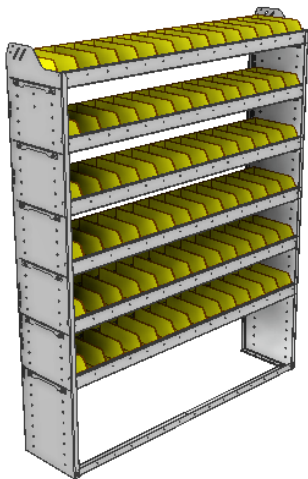

SHELVING UNITS

SQUARE BACK BIN UNITS

PART NUMBER	DEEP (IN.)	WIDE (IN.)	HIGH (IN.)	STD SHELVES	STD BINS	WEIGHT (LBS.)	OPTIONS				
							1 DOOR	BACK PANEL	1 STD SHELF	1 STD BIN	1 STD SHELF LINER
22-5148-3	11.5	59.94	48	3	27	63	DO-585	SQB-548	SBS-51	SM-BIN	SBL-51
22-5148-4	11.5	59.94	48	4	36	78	DO-585	SQB-548	SBS-51	SM-BIN	SBL-51
22-5348-3	13.5	59.94	48	3	42	84	DO-585	SQB-548	SBS-53	MD-BIN	SBL-53
22-5348-4	13.5	59.94	48	4	56	105	DO-585	SQB-548	SBS-53	MD-BIN	SBL-53
22-5548-3	15.5	59.94	48	3	21	99	DO-585	SQB-548	SBS-55	LG-BIN	SBL-55
22-5548-4	15.5	59.94	48	4	28	124	DO-585	SQB-548	SBS-55	LG-BIN	SBL-55

PART NUMBER	DEEP (IN.)	WIDE (IN.)	HIGH (IN.)	STD SHELVES	STD BINS	WEIGHT (LBS.)	OPTIONS				
							1 DOOR	BACK PANEL	1 STD SHELF	1 STD BIN	1 STD SHELF LINER
22-5158-3	11.5	59.94	58	3	27	66	DO-585	SQB-558	SBS-51	SM-BIN	SBL-51
22-5158-4	11.5	59.94	58	4	36	81	DO-585	SQB-558	SBS-51	SM-BIN	SBL-51
22-5358-3	13.5	59.94	58	3	42	87	DO-585	SQB-558	SBS-53	MD-BIN	SBL-53
22-5358-4	13.5	59.94	58	4	56	108	DO-585	SQB-558	SBS-53	MD-BIN	SBL-53
22-5558-3	15.5	59.94	58	3	21	102	DO-585	SQB-558	SBS-55	LG-BIN	SBL-55
22-5558-4	15.5	59.94	58	4	28	127	DO-585	SQB-558	SBS-55	LG-BIN	SBL-55

SHELVING UNITS

SQUARE BACK BIN UNITS

PART NUMBER	DEEP (IN.)	WIDE (IN.)	HIGH (IN.)	STD SHELVES	STD BINS	WEIGHT (LBS.)	OPTIONS				
							1 DOOR	BACK PANEL	1 STD SHELF	1 STD BIN	1 STD SHELF LINER
22-5163-4	11.5	59.94	63	4	36	82	DO-585	SQB-563	SBS-51	SM-BIN	SBL-51
22-5163-5	11.5	59.94	63	5	45	97	DO-585	SQB-563	SBS-51	SM-BIN	SBL-51
22-5363-4	13.5	59.94	63	4	56	110	DO-585	SQB-563	SBS-53	MD-BIN	SBL-53
22-5363-5	13.5	59.94	63	5	70	131	DO-585	SQB-563	SBS-53	MD-BIN	SBL-53
22-5563-4	15.5	59.94	63	4	28	129	DO-585	SQB-563	SBS-55	LG-BIN	SBL-55
22-5563-5	15.5	59.94	63	5	35	154	DO-585	SQB-563	SBS-55	LG-BIN	SBL-55