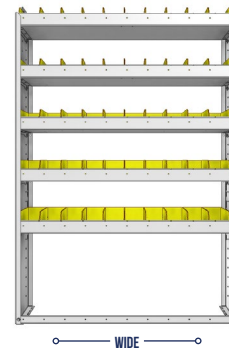

PART NUMBER	DEEP (IN.)	WIDE (IN.)	HIGH (IN.)	STD SHELVES	STD BINS	WEIGHT (LBS.)	OPTIONS				
							1 DOOR	BACK PANEL	1 STD SHELF	1 STD BIN	1 STD SHELF LINER
22-4163-4	11.5	43	63	4	28	67	DO-430	SQB-463	SBS-41	SM-BIN	SBL-41
22-4163-5	11.5	43	63	5	35	78	DO-430	SQB-463	SBS-41	SM-BIN	SBL-41
22-4363-4	13.5	43	63	4	40	86	DO-430	SQB-463	SBS-43	MD-BIN	SBL-43
22-4363-5	13.5	43	63	5	50	102	DO-430	SQB-463	SBS-43	MD-BIN	SBL-43
22-4563-4	15.5	43	63	4	20	101	DO-430	SQB-463	SBS-45	LG-BIN	SBL-45
22-4563-5	15.5	43	63	5	25	119	DO-430	SQB-463	SBS-45	LG-BIN	SBL-45