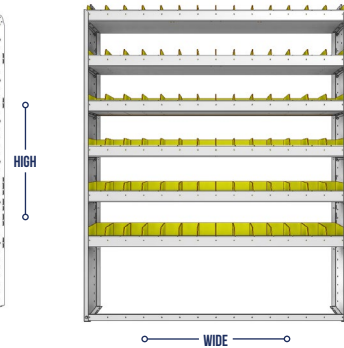

SHELVING UNITS

SQUARE BACK BIN UNITS

PART NUMBER	DEEP (IN.)	WIDE (IN.)	HIGH (IN.)	STD SHELVES	STD BINS	WEIGHT (LBS.)	OPTIONS				
							1 DOOR	BACK PANEL	1 STD SHELF	1 STD BIN	1 STD SHELF LINER
22-5148-3	11.5	59.94	48	3	27	63	DO-585	SQB-548	SBS-51	SM-BIN	SBL-51
22-5148-4	11.5	59.94	48	4	36	78	DO-585	SQB-548	SBS-51	SM-BIN	SBL-51
22-5348-3	13.5	59.94	48	3	42	84	DO-585	SQB-548	SBS-53	MD-BIN	SBL-53
22-5348-4	13.5	59.94	48	4	56	105	DO-585	SQB-548	SBS-53	MD-BIN	SBL-53
22-5548-3	15.5	59.94	48	3	21	99	DO-585	SQB-548	SBS-55	LG-BIN	SBL-55
22-5548-4	15.5	59.94	48	4	28	124	DO-585	SQB-548	SBS-55	LG-BIN	SBL-55

PART NUMBER	DEEP (IN.)	WIDE (IN.)	HIGH (IN.)	STD SHELVES	STD BINS	WEIGHT (LBS.)	OPTIONS				
							1 DOOR	BACK PANEL	1 STD SHELF	1 STD BIN	1 STD SHELF LINER
22-5158-3	11.5	59.94	58	3	27	66	DO-585	SQB-558	SBS-51	SM-BIN	SBL-51
22-5158-4	11.5	59.94	58	4	36	81	DO-585	SQB-558	SBS-51	SM-BIN	SBL-51
22-5358-3	13.5	59.94	58	3	42	87	DO-585	SQB-558	SBS-53	MD-BIN	SBL-53
22-5358-4	13.5	59.94	58	4	56	108	DO-585	SQB-558	SBS-53	MD-BIN	SBL-53
22-5558-3	15.5	59.94	58	3	21	102	DO-585	SQB-558	SBS-55	LG-BIN	SBL-55
22-5558-4	15.5	59.94	58	4	28	127	DO-585	SQB-558	SBS-55	LG-BIN	SBL-55

SHELVING UNITS

SQUARE BACK BIN UNITS

PART NUMBER	DEEP (IN.)	WIDE (IN.)	HIGH (IN.)	STD SHELVES	STD BINS	WEIGHT (LBS.)	OPTIONS				
							1 DOOR	BACK PANEL	1 STD SHELF	1 STD BIN	1 STD SHELF LINER
22-5163-4	11.5	59.94	63	4	36	82	DO-585	SQB-563	SBS-51	SM-BIN	SBL-51
22-5163-5	11.5	59.94	63	5	45	97	DO-585	SQB-563	SBS-51	SM-BIN	SBL-51
22-5363-4	13.5	59.94	63	4	56	110	DO-585	SQB-563	SBS-53	MD-BIN	SBL-53
22-5363-5	13.5	59.94	63	5	70	131	DO-585	SQB-563	SBS-53	MD-BIN	SBL-53
22-5563-4	15.5	59.94	63	4	28	129	DO-585	SQB-563	SBS-55	LG-BIN	SBL-55
22-5563-5	15.5	59.94	63	5	35	154	DO-585	SQB-563	SBS-55	LG-BIN	SBL-55