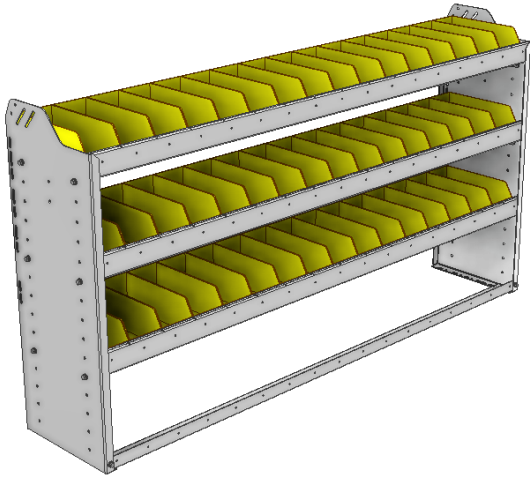

SHELVING UNITS

SQUARE BACK BIN UNITS