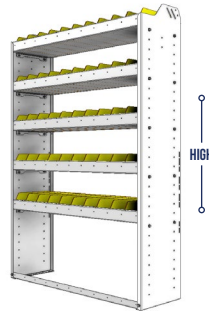

PART NUMBER	DEEP (IN.)	WIDE (IN.)	HIGH (IN.)	STD SHELVES	STD BINS	WEIGHT (LBS.)	OPTIONS				
							1 DOOR	BACK PANEL	1 STD SHELF	1 STD BIN	1 STD SHELF LINER
22-4163-4	11.5	43	63	4	28	67	DO-430	SQB-463	SBS-41	SM-BIN	SBL-41
22-4163-5	11.5	43	63	5	35	78	DO-430	SQB-463	SBS-41	SM-BIN	SBL-41
22-4363-4	13.5	43	63	4	40	86	DO-430	SQB-463	SBS-43	MD-BIN	SBL-43
22-4363-5	13.5	43	63	5	50	102	DO-430	SQB-463	SBS-43	MD-BIN	SBL-43
22-4563-4	15.5	43	63	4	20	101	DO-430	SQB-463	SBS-45	LG-BIN	SBL-45
22-4563-5	15.5	43	63	5	25	119	DO-430	SQB-463	SBS-45	LG-BIN	SBL-45