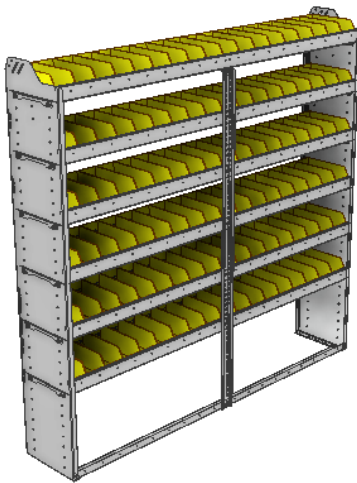

PART NUMBER	DEEP (IN.)	WIDE (IN.)	HIGH (IN.)	STD SHELVES	STD BINS	WEIGHT (LBS.)	OPTIONS				
							2 DOOR KIT	BACK PANEL	1 STD SHELF	1 STD BIN	1 STD SHELF LINER
22-7172-5	11.5	77.75	72	5	60	124	DO-750	SQB-772	SBS-71	SM-BIN	SBL-71
22-7172-6	11.5	77.75	72	6	72	143	DO-750	SQB-772	SBS-71	SM-BIN	SBL-71
22-7372-5	13.5	77.75	72	5	90	166	DO-750	SQB-772	SBS-73	MD-BIN	SBL-73
22-7372-6	13.5	77.75	72	6	108	193	DO-750	SQB-772	SBS-73	MD-BIN	SBL-73
22-7572-5	15.5	77.75	72	5	45	196	DO-750	SQB-772	SBS-75	LG-BIN	SBL-75
22-7572-6	15.5	77.75	72	6	54	229	DO-750	SQB-772	SBS-75	LG-BIN	SBL-75