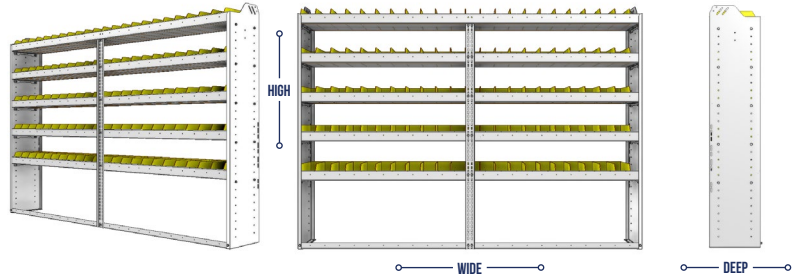

SQUARE BACK BIN UNITS

PART NUMBER	DEEP (IN.)	WIDE (IN.)	HIGH (IN.)	STD SHELVES	STD BINS	WEIGHT (LBS.)	OPTIONS				
							2 DOOR KIT	BACK PANEL	1 STD SHELF	1 STD BIN	1 STD SHELF LINER
22-9163-4	11.5	95	63	4	60	122	DO-940	SQB-963	SBS-91	SM-BIN	SBL-91
22-9163-5	11.5	95	63	5	75	146	DO-940	SQB-963	SBS-91	SM-BIN	SBL-91
22-9363-4	13.5	94 95	63	4	88	162	DO-940	SQB-963	SBS-93	MD-BIN	SBL-93
22-9363-5	13.5	95	63	5	110	196	DO-940	SQB-963	SBS-93	MD-BIN	SBL-93
22-9563-4	15.5	95	63	4	44	192	DO-940	SQB-963	SBS-95	LG-BIN	SBL-95
22-9563-5	15.5	95	63	5	55	232	DO-940	SQB-963	SBS-95	LG-BIN	SBL-95