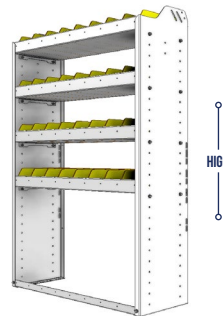

TOUGH. For added strength, our 72", 84" and 92" wide modules come with an adjustable mid support beam.

FLEXIBLE. Our shelving modules are designed to accommodate our unique backpanelling option.

SMART. Our 1.5" lower lip design gives you extra room to use a powerdrill, and is designed to bolt down on the top of the floor's strengthening ribs.

PART NUMBER	DEEP (IN.)	WIDE (IN.)	HIGH (IN.)	STD SHELVES	STD BINS	WEIGHT (LBS.)	OPTIONS				
							1 DOOR	BACK PANEL	1 STD SHELF	1 STD BIN	1 STD SHELF LINER
22-3136-3	11.5	34.5	36	3	15	41	DO-345	SQB-336	SBS-31	SM-BIN	SBL-31
22-3136-4	11.5	34.5	36	4	20	50	DO-345	SQB-336	SBS-31	SM-BIN	SBL-31
22-3336-3	13.5	34.5	36	3	24	53	DO-345	SQB-336	SBS-33	MD-BIN	SBL-33
22-3336-4	13.5	34.5	36	4	32	66	DO-345	SQB-336	SBS-33	MD-BIN	SBL-33
22-3536-3	15.5	34.5	36	3	12	62	DO-345	SQB-336	SBS-35	LG-BIN	SBL-35
22-3536-4	15.5	34.5	36	4	16	77	DO-345	SQB-336	SBS-35	LG-BIN	SBL-35

SHELVING UNITS

SQUARE BACK BIN UNITS

PART NUMBER	DEEP (IN.)	WIDE (IN.)	HIGH (IN.)	STD SHELVES	STD BINS	WEIGHT (LBS.)	OPTIONS				
							1 DOOR	BACK PANEL	1 STD SHELF	1 STD BIN	1 STD SHELF LINER
22-3148-3	11.5	34.5	48	3	15	44	DO-345	SQB-348	SBS-31	SM-BIN	SBL-31
22-3148-4	11.5	34.5	48	4	20	53	DO-345	SQB-348	SBS-31	SM-BIN	SBL-31
22-3348-3	13.5	34.5	48	3	24	57	DO-345	SQB-348	SBS-33	MD-BIN	SBL-33
22-3348-4	13.5	34.5	48	4	32	69	DO-345	SQB-348	SBS-33	MD-BIN	SBL-33
22-3548-3	15.5	34.5	48	3	12	66	DO-345	SQB-348	SBS-35	LG-BIN	SBL-35
22-3548-4	15.5	34.5	48	4	16	81	DO-345	SQB-348	SBS-35	LG-BIN	SBL-35